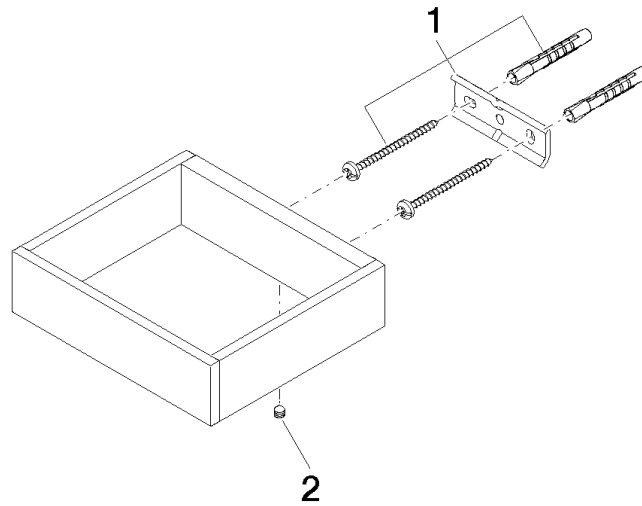

## Reserve tissue holder - Champagne (22kt Gold)

MEM

83 590 780

- width 132mm
- height 35 mm
- 116mm projection

Fits: MEM, CYO

	Champagne (22kt Gold)	83 590 780-47
	Chrome	83 590 780-00
	Brushed Platinum	83 590 780-06
	Platinum	83 590 780-08
	Dark Chrome	83 590 780-19
	Brushed Durabross (23kt Gold)	83 590 780-28
	Brushed Champagne (22kt Gold)	83 590 780-46
	Brushed Dark Platinum	83 590 780-99

Reserve tissue holder - Champagne (22kt Gold)

83 590 780

mm [inches]

83 590 780

Parts for other  
finishes can be found  
here: [Chrome](#)

### Spare parts list

No.	Item Number	Name	Quantity used	Delivery time
	05 17 20 718 00 90	fixing set	2	2