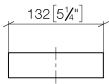

## Reserve tissue holder - Champagne (22kt Gold)

MEM

83 590 780

- width 132mm
- height 35 mm
- 116mm projection

Fits: MEM, CYO

	Champagne (22kt Gold)	83 590 780-47
	Chrome	83 590 780-00
	Brushed Platinum	83 590 780-06
	Platinum	83 590 780-08
	Dark Chrome	83 590 780-19
	Brushed Durabross (23kt Gold)	83 590 780-28
	Brushed Champagne (22kt Gold)	83 590 780-46
	Brushed Dark Platinum	83 590 780-99

Reserve tissue holder - Champagne (22kt Gold)

83 590 780

mm [inches]

83 590 780

Parts for other  
finishes can be found  
here: [Chrome](#)