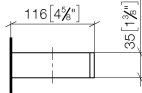

## Reserve tissue holder - Champagne (22kt Gold)

MEM

83 590 780

- width 132mm
- height 35 mm
- 116mm projection

Fits: MEM, CYO

	Champagne (22kt Gold)	83 590 780-47
	Chrome	83 590 780-00
	Brushed Platinum	83 590 780-06
	Platinum	83 590 780-08
	Dark Chrome	83 590 780-19
	Brushed Durabross (23kt Gold)	83 590 780-28
	Brushed Champagne (22kt Gold)	83 590 780-46
	Brushed Dark Platinum	83 590 780-99

Reserve tissue holder - Champagne (22kt Gold)

83 590 780

mm [inches]

83 590 780

Parts for other  
finishes can be found  
here: [Chrome](#)