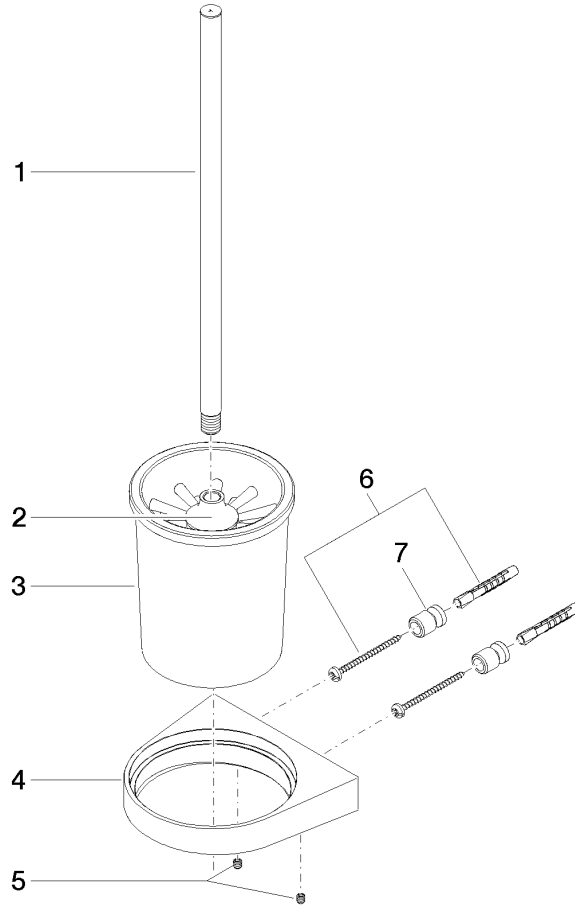

EDITION PRO Toilet brush set wall model - Chrome

83 900 626

- crystal glass
- brush, matte black
- width 126mm
- height 421 mm
- 119mm projection

	Chrome	83 900 626-00
	Matte Black	83 900 626-33
	Brushed Chrome	83 900 626-93

EDITION PRO Toilet brush set wall model - Chrome

83 900 626

mm [inches]

EDITION PRO Toilet brush set wall model - Chrome

83 900 626

Parts for other finishes can be found here: [Matte Black](#)

EDITION PRO Toilet brush set wall model - Chrome

83 900 626

Spare parts list

No.	Item Number	Name	Quantity used	Delivery time
	90 20 97 507 00-00	handle	8	10