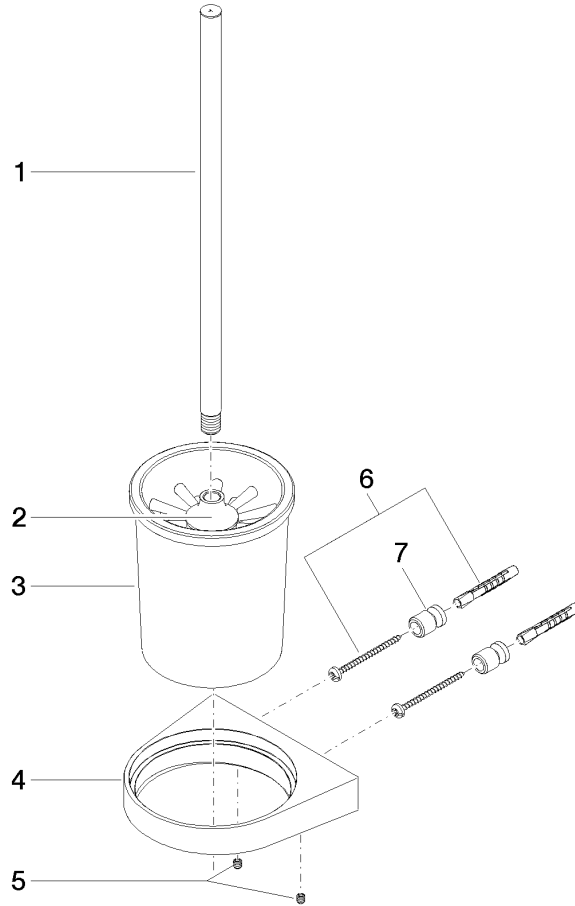

EDITION PRO Toilet brush set wall model - Brushed Chrome

83 900 626

- crystal glass
- brush, matte black
- width 126mm
- height 421 mm
- 119mm projection

	Brushed Chrome	83 900 626-93
	Chrome	83 900 626-00
	Matte Black	83 900 626-33

EDITION PRO Toilet brush set wall model - Brushed Chrome

83 900 626

mm [inches]

EDITION PRO Toilet brush set wall model - Brushed Chrome

83 900 626

Parts for other finishes can be found here: [Chrome](#)

EDITION PRO Toilet brush set wall model - Brushed Chrome

83 900 626

Spare parts list

No.	Item Number	Name	Quantity used	Delivery time
	90 20 97 507 00-93	handle	8	20