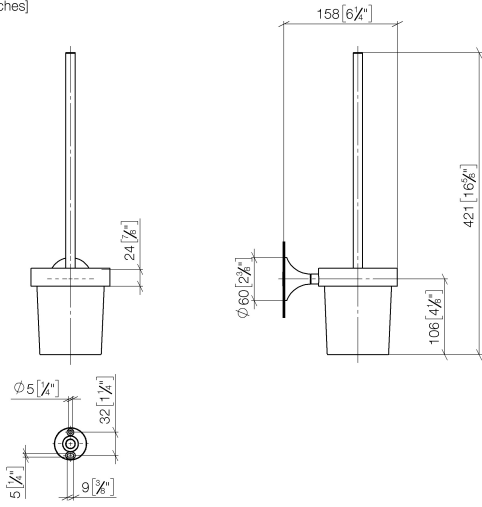

83 900 809

- crystal glass brush holder, matte
- brush, matte black
- width 110mm
- height 421 mm
- 158mm projection

	Chrome	83 900 809-00
	Brushed Platinum	83 900 809-06
	Platinum	83 900 809-08
	Dark Chrome	83 900 809-19
	Brushed Durabronze (23kt Gold)	83 900 809-28
	Brushed Bronze	83 900 809-42
	Brushed Champagne (22kt Gold)	83 900 809-46
	Champagne (22kt Gold)	83 900 809-47
	Brushed Dark Platinum	83 900 809-99

83 900 809

mm [inches]

83 900 809

Product version from 3/13/2017 to 8/29/2019

**Product version from 8/29/2019**

Parts for other finishes can be found here: Brushed Platinum

## VAIA Toilet brush set wall model - Chrome

VAIA

83 900 809

#### **Product version from 8/29/2019**

No.	Item Number	Name	Quantity used	Delivery time
	90 20 97 507 00-00	handle	5	10