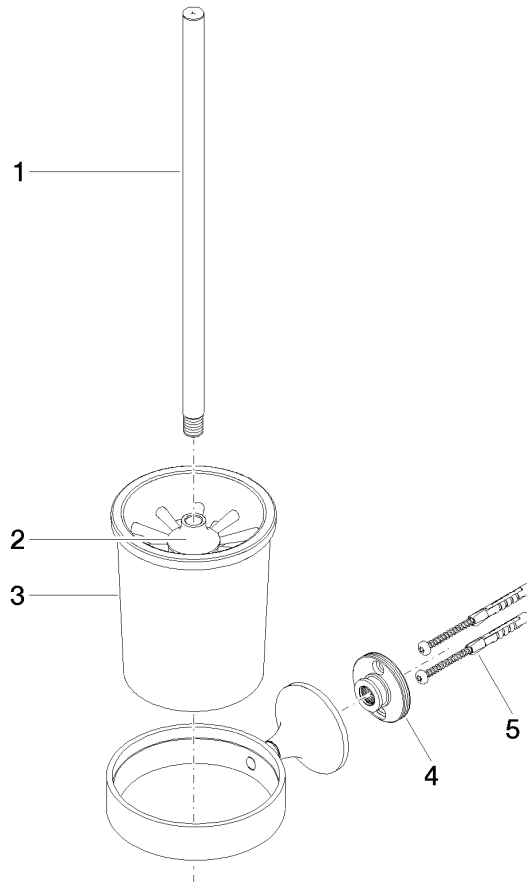

83 900 809

- crystal glass brush holder, matte
- brush, matte black
- width 110mm
- height 421 mm
- 158mm projection

	Chrome	83 900 809-00
	Brushed Platinum	83 900 809-06
	Platinum	83 900 809-08
	Dark Chrome	83 900 809-19
	Brushed Durabronze (23kt Gold)	83 900 809-28
	Brushed Bronze	83 900 809-42
	Brushed Champagne (22kt Gold)	83 900 809-46
	Champagne (22kt Gold)	83 900 809-47
	Brushed Dark Platinum	83 900 809-99

83 900 809

mm [inches]

83 900 809

Product version from 3/13/2017 to 8/29/2019

**Product version from 8/29/2019**

Parts for other finishes can be found here: Brushed Platinum

## VAIA Toilet brush set wall model - Chrome

VAIA

83 900 809

#### **Product version from 8/29/2019**

No.	Item Number	Name	Quantity used	Delivery time
	90 20 97 507 00-00	handle	5	10