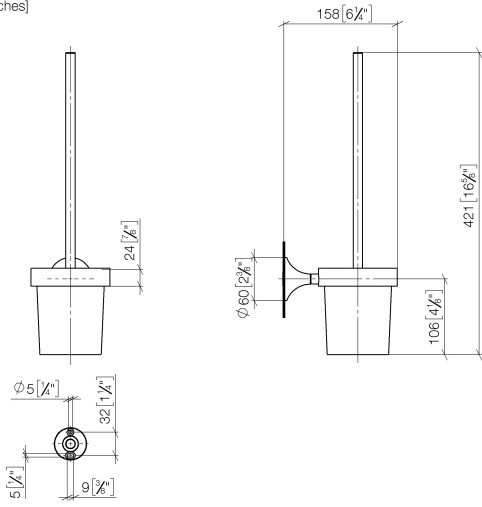

83 900 809

- crystal glass brush holder, matte
- brush, matte black
- width 110mm
- height 421 mm
- 158mm projection

	Platinum	83 900 809-08
	Chrome	83 900 809-00
	Brushed Platinum	83 900 809-06
	Dark Chrome	83 900 809-19
	Brushed Durabross (23kt Gold)	83 900 809-28
	Brushed Bronze	83 900 809-42
	Brushed Champagne (22kt Gold)	83 900 809-46
	Champagne (22kt Gold)	83 900 809-47
	Brushed Dark Platinum	83 900 809-99

83 900 809

mm [inches]

83 900 809

Product version from 3/13/2017 to 8/29/2019

Product version from 8/29/2019

Parts for other
finishes can be found
here: [Chrome](#)

VAIA Toilet brush set wall model - Platinum

VAIA

83 900 809

Spare parts list

Product version from 3/13/2017 to 8/29/2019

Product version from 8/29/2019

No.	Item Number	Name	Quantity used	Delivery time
	90 20 97 507 00-08	handle	5	40