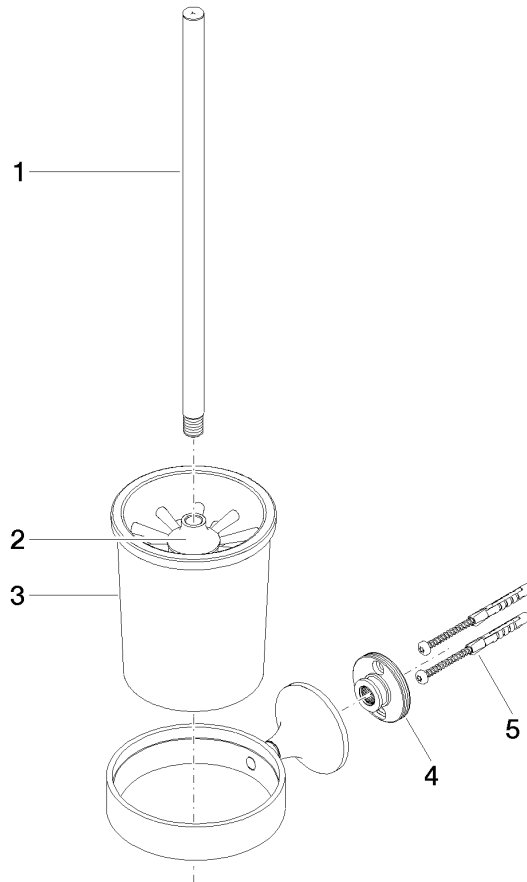

83 900 809

- crystal glass brush holder, matte
- brush, matte black
- width 110mm
- height 421 mm
- 158mm projection

	Platinum	83 900 809-08
	Chrome	83 900 809-00
	Brushed Platinum	83 900 809-06
	Dark Chrome	83 900 809-19
	Brushed Durabross (23kt Gold)	83 900 809-28
	Brushed Bronze	83 900 809-42
	Brushed Champagne (22kt Gold)	83 900 809-46
	Champagne (22kt Gold)	83 900 809-47
	Brushed Dark Platinum	83 900 809-99

83 900 809

mm [inches]

83 900 809

Product version from 3/13/2017 to 8/29/2019

Product version from 8/29/2019

Parts for other
finishes can be found
here: [Chrome](#)

VAIA Toilet brush set wall model - Platinum

VAIA

83 900 809

Spare parts list

Product version from 3/13/2017 to 8/29/2019

Product version from 8/29/2019

No.	Item Number	Name	Quantity used	Delivery time
	90 20 97 507 00-08	handle	5	40