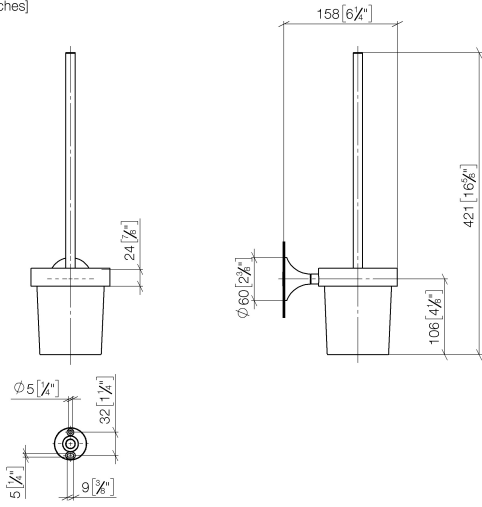

83 900 809

- crystal glass brush holder, matte
- brush, matte black
- width 110mm
- height 421 mm
- 158mm projection

	Brushed Bronze	83 900 809-42
	Chrome	83 900 809-00
	Brushed Platinum	83 900 809-06
	Platinum	83 900 809-08
	Dark Chrome	83 900 809-19
	Brushed Durabronze (23kt Gold)	83 900 809-28
	Brushed Champagne (22kt Gold)	83 900 809-46
	Champagne (22kt Gold)	83 900 809-47
	Brushed Dark Platinum	83 900 809-99

83 900 809

mm [inches]

83 900 809

Product version from 8/29/2019

Parts for other
finishes can be found
here: [Chrome](#)

VAIA Toilet brush set wall model - Brushed Bronze

VAIA

83 900 809

Spare parts list

Product version from 8/29/2019

No.	Item Number	Name	Quantity used	Delivery time
	90 20 97 507 00-42	handle	5	30