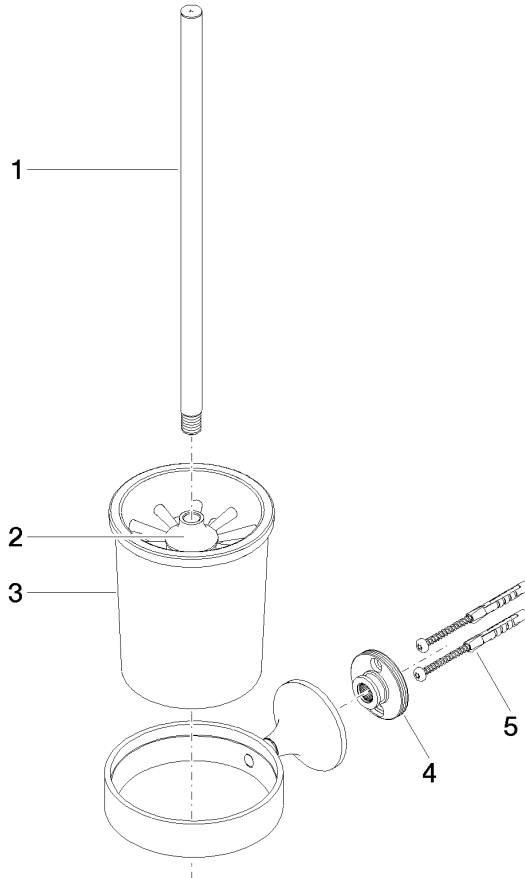

83 900 809

- crystal glass brush holder, matte
- brush, matte black
- width 110mm
- height 421 mm
- 158mm projection

	Brushed Bronze	83 900 809-42
	Chrome	83 900 809-00
	Brushed Platinum	83 900 809-06
	Platinum	83 900 809-08
	Dark Chrome	83 900 809-19
	Brushed Durabronze (23kt Gold)	83 900 809-28
	Brushed Champagne (22kt Gold)	83 900 809-46
	Champagne (22kt Gold)	83 900 809-47
	Brushed Dark Platinum	83 900 809-99

83 900 809

mm [inches]

83 900 809

Product version from 8/29/2019

Parts for other
finishes can be found
here: [Chrome](#)

VAIA Toilet brush set wall model - Brushed Bronze

VAIA

83 900 809

Spare parts list

Product version from 8/29/2019

No.	Item Number	Name	Quantity used	Delivery time
	90 20 97 507 00-42	handle	5	30