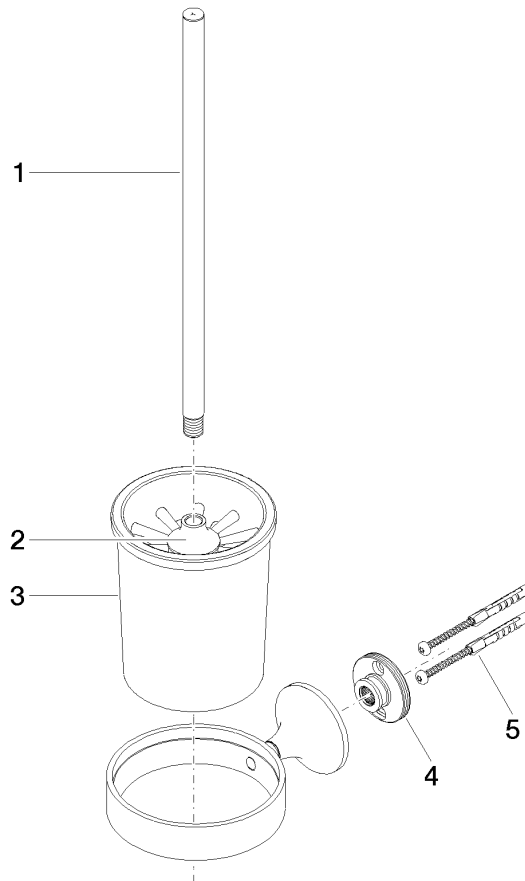

83 900 809

- crystal glass brush holder, matte
- brush, matte black
- width 110mm
- height 421 mm
- 158mm projection

	Brushed Champagne (22kt Gold)	83 900 809-46
	Chrome	83 900 809-00
	Brushed Platinum	83 900 809-06
	Platinum	83 900 809-08
	Dark Chrome	83 900 809-19
	Brushed Durabronze (23kt Gold)	83 900 809-28
	Brushed Bronze	83 900 809-42
	Champagne (22kt Gold)	83 900 809-47
	Brushed Dark Platinum	83 900 809-99

83 900 809

mm [inches]

83 900 809

Product version from 8/29/2019

Parts for other finishes can be found here: [Chrome](#)

VAIA Toilet brush set wall model - Brushed Champagne (22kt Gold)

VAIA

83 900 809

Spare parts list

Product version from 8/29/2019

No.	Item Number	Name	Quantity used	Delivery time
	90 20 97 507 00-46	handle	5	30