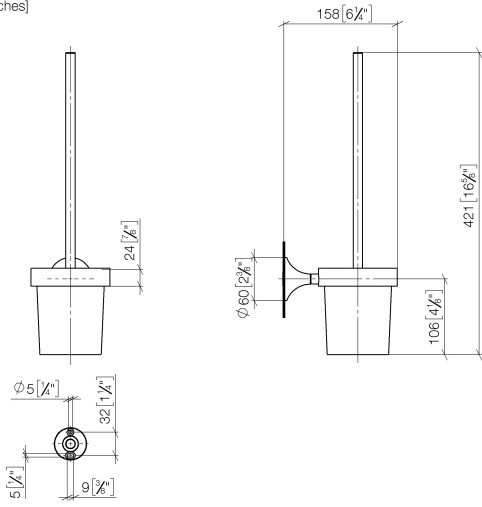

83 900 809

- crystal glass brush holder, matte
- brush, matte black
- width 110mm
- height 421 mm
- 158mm projection

	Brushed Champagne (22kt Gold)	83 900 809-46
	Chrome	83 900 809-00
	Brushed Platinum	83 900 809-06
	Platinum	83 900 809-08
	Dark Chrome	83 900 809-19
	Brushed Durabronze (23kt Gold)	83 900 809-28
	Brushed Bronze	83 900 809-42
	Champagne (22kt Gold)	83 900 809-47
	Brushed Dark Platinum	83 900 809-99

83 900 809

mm [inches]

83 900 809

Product version from 8/29/2019

Parts for other finishes can be found here: [Chrome](#)

VAIA Toilet brush set wall model - Brushed Champagne (22kt Gold)

VAIA

83 900 809

Spare parts list

Product version from 8/29/2019

No.	Item Number	Name	Quantity used	Delivery time
	90 20 97 507 00-46	handle	5	30