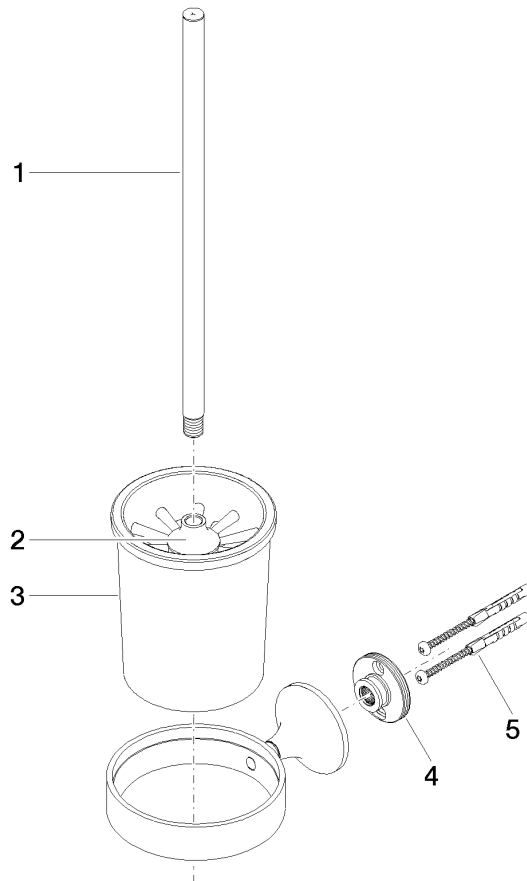

83 900 809

- crystal glass brush holder, matte
- brush, matte black
- width 110mm
- height 421 mm
- 158mm projection

	Champagne (22kt Gold)	83 900 809-47
	Chrome	83 900 809-00
	Brushed Platinum	83 900 809-06
	Platinum	83 900 809-08
	Dark Chrome	83 900 809-19
	Brushed Durabronze (23kt Gold)	83 900 809-28
	Brushed Bronze	83 900 809-42
	Brushed Champagne (22kt Gold)	83 900 809-46
	Brushed Dark Platinum	83 900 809-99

83 900 809

mm [inches]

83 900 809

**Product version from 8/29/2019**

Parts for other  
finishes can be found  
here: [Chrome](#)

VAIA Toilet brush set wall model - Champagne (22kt Gold)

VAIA

83 900 809

**Spare parts list**

**Product version from 8/29/2019**

No.	Item Number	Name	Quantity used	Delivery time
	90 20 97 507 00-47	handle	5	60