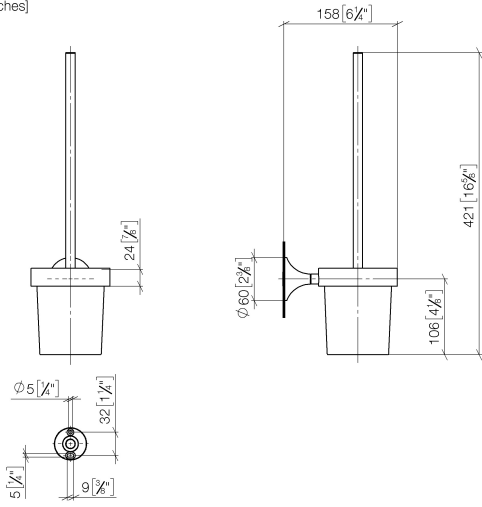

83 900 809

- crystal glass brush holder, matte
- brush, matte black
- width 110mm
- height 421 mm
- 158mm projection

	Champagne (22kt Gold)	83 900 809-47
	Chrome	83 900 809-00
	Brushed Platinum	83 900 809-06
	Platinum	83 900 809-08
	Dark Chrome	83 900 809-19
	Brushed Durabronze (23kt Gold)	83 900 809-28
	Brushed Bronze	83 900 809-42
	Brushed Champagne (22kt Gold)	83 900 809-46
	Brushed Dark Platinum	83 900 809-99

83 900 809

mm [inches]

83 900 809

**Product version from 8/29/2019**

Parts for other  
finishes can be found  
here: [Chrome](#)

VAIA Toilet brush set wall model - Champagne (22kt Gold)

VAIA

83 900 809

**Spare parts list**

**Product version from 8/29/2019**

No.	Item Number	Name	Quantity used	Delivery time
	90 20 97 507 00-47	handle	5	60