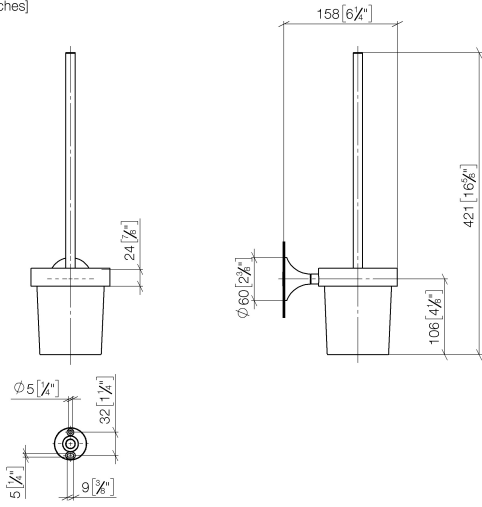

83 900 809

- crystal glass brush holder, matte
- brush, matte black
- width 110mm
- height 421 mm
- 158mm projection

	Brushed Dark Platinum	83 900 809-99
	Chrome	83 900 809-00
	Brushed Platinum	83 900 809-06
	Platinum	83 900 809-08
	Dark Chrome	83 900 809-19
	Brushed Durabronze (23kt Gold)	83 900 809-28
	Brushed Bronze	83 900 809-42
	Brushed Champagne (22kt Gold)	83 900 809-46
	Champagne (22kt Gold)	83 900 809-47

83 900 809

mm [inches]

83 900 809

Product version from 3/13/2017 to 8/29/2019

Product version from 8/29/2019

Parts for other
finishes can be found
here: [Chrome](#)

VAIA Toilet brush set wall model - Brushed Dark Platinum