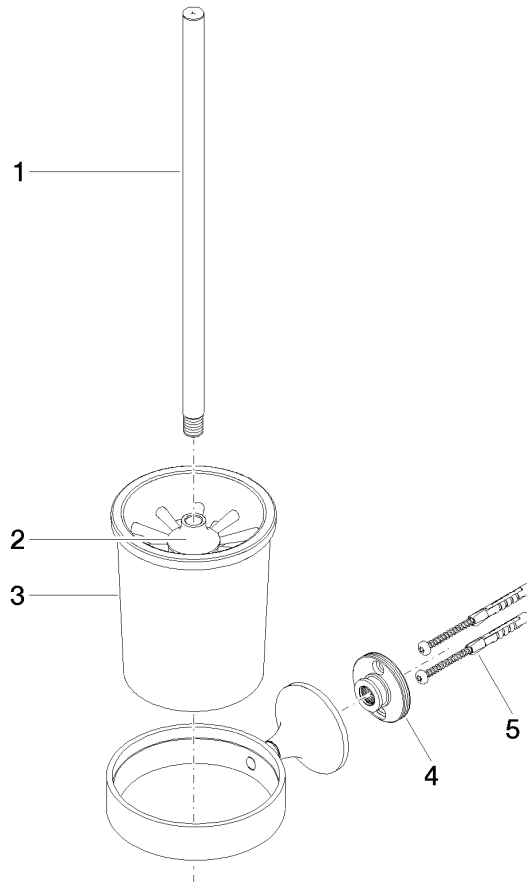

83 900 809

- crystal glass brush holder, matte
- brush, matte black
- width 110mm
- height 421 mm
- 158mm projection

	Brushed Dark Platinum	83 900 809-99
	Chrome	83 900 809-00
	Brushed Platinum	83 900 809-06
	Platinum	83 900 809-08
	Dark Chrome	83 900 809-19
	Brushed Durabronze (23kt Gold)	83 900 809-28
	Brushed Bronze	83 900 809-42
	Brushed Champagne (22kt Gold)	83 900 809-46
	Champagne (22kt Gold)	83 900 809-47

83 900 809

mm [inches]

83 900 809

Product version from 3/13/2017 to 8/29/2019

Product version from 8/29/2019

Parts for other
finishes can be found
here: [Chrome](#)

VAIA Toilet brush set wall model - Brushed Dark Platinum

VAIA

83 900 809

Spare parts list

Product version from 3/13/2017 to 8/29/2019

Product version from 8/29/2019

No.	Item Number	Name	Quantity used	Delivery time
	90 20 97 507 00-99	handle	5	30