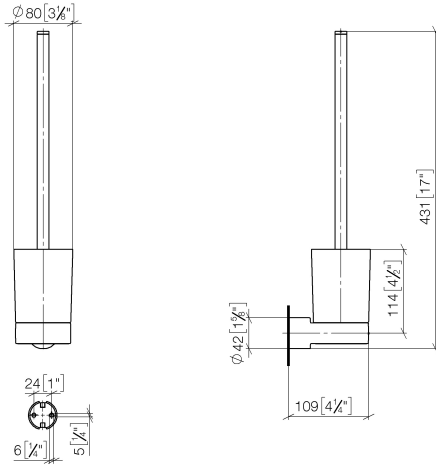

## Toilet brush set wall model - Soft Black

---

83 900 832

- crystal glass brush holder, matte
- brush, matte black
- width 80mm
- height 430 mm
- 111mm projection

	Soft Black	83 900 832-69
	Chrome	83 900 832-00

# Toilet brush set wall model - Soft Black

83 900 832

mm [inches]

## Toilet brush set wall model - Soft Black

---

83 900 832

#### Product version from 1/1/2023

No.	Item Number	Name	Quantity used	Delivery time
	05 30 31 025 00 90	fixing set	1	2