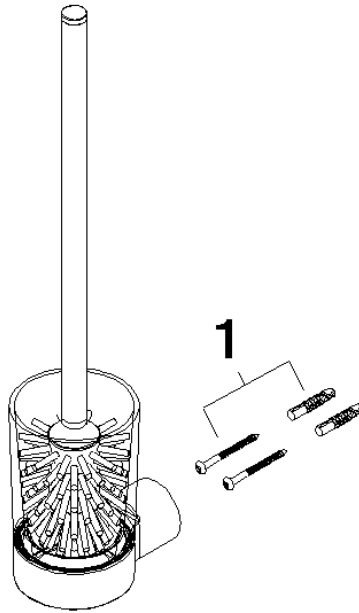

Toilet brush set wall model - Soft Black

---

83 900 832

Product version from 1/1/2023

Parts for other finishes can be found here: [Chrome](#)