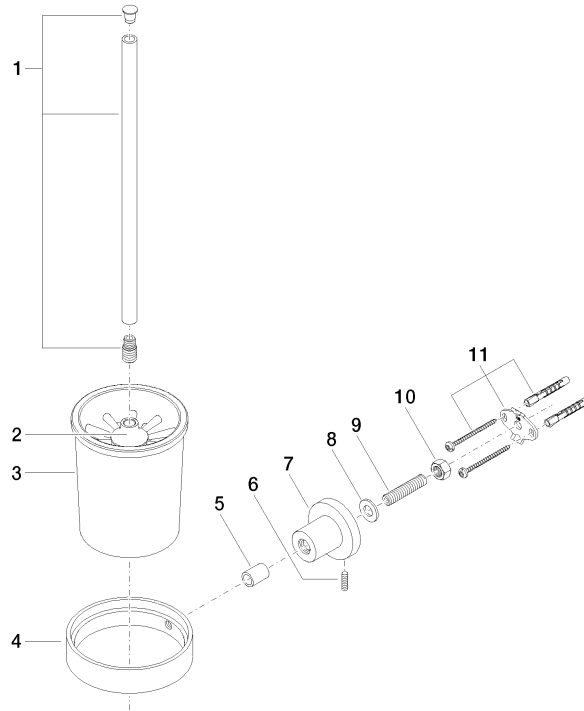

83 900 892

- crystal glass brush holder, matte
- brush, matte black
- width 110mm
- height 415 mm
- 180mm projection

	Chrome	83 900 892-00
	Brushed Platinum	83 900 892-06
	Platinum	83 900 892-08
	Dark Chrome	83 900 892-19
	Brushed Durabronze (23kt Gold)	83 900 892-28
	Matte Black	83 900 892-33
	Brushed Bronze	83 900 892-42
	Brushed Champagne (22kt Gold)	83 900 892-46
	Champagne (22kt Gold)	83 900 892-47
	Brushed Chrome	83 900 892-93
	Brushed Dark Platinum	83 900 892-99

83 900 892

mm [inches]

83 900 892

Product version from 4/1/2024

Parts for other
finishes can be found
here: Brushed
Platinum

TARA Toilet brush set wall model - Chrome

TARA

83 900 892

Spare parts list

Product version from 4/1/2024

No.	Item Number	Name	Quantity used	Delivery time
	90 20 97 507 00-00	handle	11	10