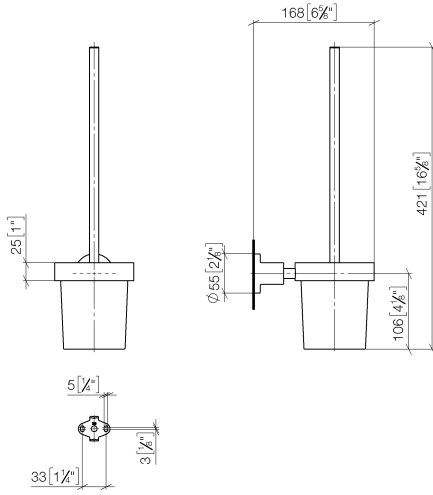

83 900 892

- crystal glass brush holder, matte
- brush, matte black
- width 110mm
- height 415 mm
- 180mm projection

	Chrome	83 900 892-00
	Brushed Platinum	83 900 892-06
	Platinum	83 900 892-08
	Dark Chrome	83 900 892-19
	Brushed Durabronze (23kt Gold)	83 900 892-28
	Matte Black	83 900 892-33
	Brushed Bronze	83 900 892-42
	Brushed Champagne (22kt Gold)	83 900 892-46
	Champagne (22kt Gold)	83 900 892-47
	Brushed Chrome	83 900 892-93
	Brushed Dark Platinum	83 900 892-99

83 900 892

mm [inches]

83 900 892

Product version from 4/1/2024

Parts for other
finishes can be found
here: Brushed
Platinum

TARA Toilet brush set wall model - Chrome

TARA

83 900 892

Spare parts list

Product version from 4/1/2024

No.	Item Number	Name	Quantity used	Delivery time
	90 20 97 507 00-00	handle	11	10