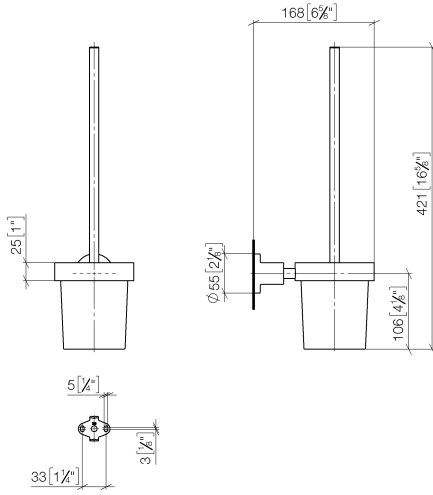

83 900 892

- crystal glass brush holder, matte
- brush, matte black
- width 110mm
- height 415 mm
- 180mm projection

	Dark Chrome	83 900 892-19
	Chrome	83 900 892-00
	Brushed Platinum	83 900 892-06
	Platinum	83 900 892-08
	Brushed Durabronze (23kt Gold)	83 900 892-28
	Matte Black	83 900 892-33
	Brushed Bronze	83 900 892-42
	Brushed Champagne (22kt Gold)	83 900 892-46
	Champagne (22kt Gold)	83 900 892-47
	Brushed Chrome	83 900 892-93
	Brushed Dark Platinum	83 900 892-99

83 900 892

mm [inches]

83 900 892

Parts for other finishes can be found here: [Chrome](#)

83 900 892

Spare parts list