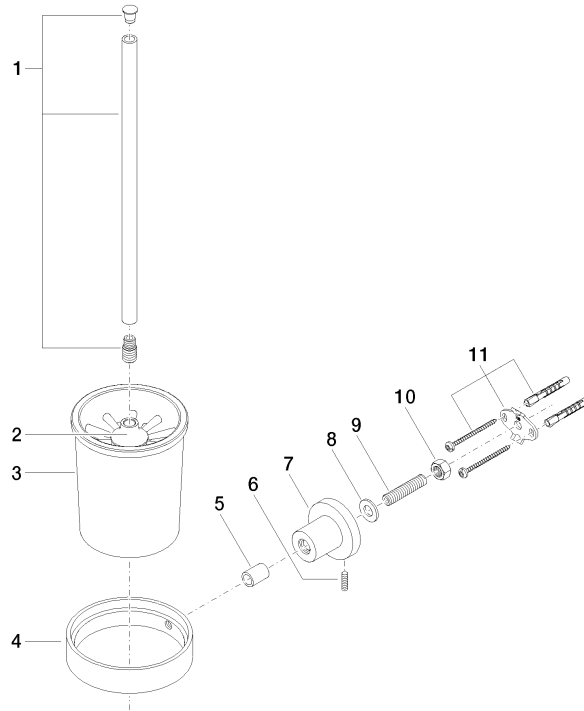

83 900 892

- crystal glass brush holder, matte
- brush, matte black
- width 110mm
- height 415 mm
- 180mm projection

	Brushed Durabronze (23kt Gold)	83 900 892-28
	Chrome	83 900 892-00
	Brushed Platinum	83 900 892-06
	Platinum	83 900 892-08
	Dark Chrome	83 900 892-19
	Matte Black	83 900 892-33
	Brushed Bronze	83 900 892-42
	Brushed Champagne (22kt Gold)	83 900 892-46
	Champagne (22kt Gold)	83 900 892-47
	Brushed Chrome	83 900 892-93
	Brushed Dark Platinum	83 900 892-99

83 900 892

mm [inches]

83 900 892

**Product version from 4/1/2024**

Parts for other finishes can be found here: [Chrome](#)

TARA Toilet brush set wall model - Brushed Durabronz (23kt Gold)

TARA

83 900 892

**Spare parts list**

**Product version from 4/1/2024**

No.	Item Number	Name	Quantity used	Delivery time
	90 20 97 507 00-28	handle	11	20