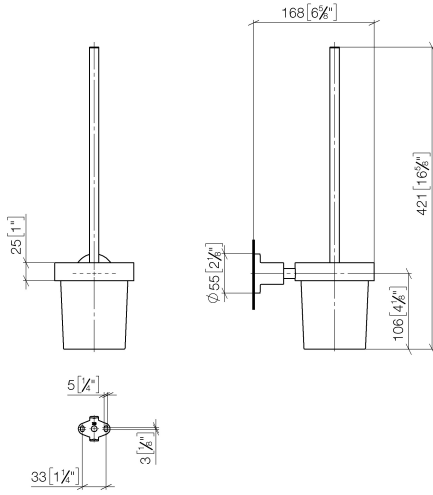

83 900 892

- crystal glass brush holder, matte
- brush, matte black
- width 110mm
- height 415 mm
- 180mm projection

	Brushed Durabronze (23kt Gold)	83 900 892-28
	Chrome	83 900 892-00
	Brushed Platinum	83 900 892-06
	Platinum	83 900 892-08
	Dark Chrome	83 900 892-19
	Matte Black	83 900 892-33
	Brushed Bronze	83 900 892-42
	Brushed Champagne (22kt Gold)	83 900 892-46
	Champagne (22kt Gold)	83 900 892-47
	Brushed Chrome	83 900 892-93
	Brushed Dark Platinum	83 900 892-99

83 900 892

mm [inches]

83 900 892

**Product version from 4/1/2024**

Parts for other finishes can be found here: [Chrome](#)

TARA Toilet brush set wall model - Brushed Durabronz (23kt Gold)

TARA

83 900 892

**Spare parts list**

**Product version from 4/1/2024**

No.	Item Number	Name	Quantity used	Delivery time
	90 20 97 507 00-28	handle	11	20