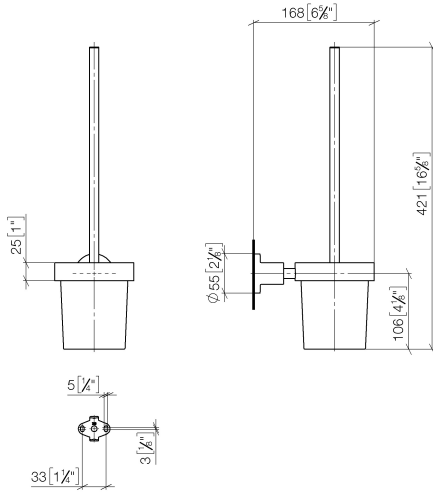

83 900 892

- crystal glass brush holder, matte
- brush, matte black
- width 110mm
- height 415 mm
- 180mm projection

	Matte Black	83 900 892-33
	Chrome	83 900 892-00
	Brushed Platinum	83 900 892-06
	Platinum	83 900 892-08
	Dark Chrome	83 900 892-19
	Brushed Durabronze (23kt Gold)	83 900 892-28
	Brushed Bronze	83 900 892-42
	Brushed Champagne (22kt Gold)	83 900 892-46
	Champagne (22kt Gold)	83 900 892-47
	Brushed Chrome	83 900 892-93
	Brushed Dark Platinum	83 900 892-99

83 900 892

mm [inches]

83 900 892

**Product version from 4/1/2024**

Parts for other finishes can be found here: [Chrome](#)

TARA Toilet brush set wall model - Matte Black

TARA

83 900 892

**Spare parts list**

**Product version from 4/1/2024**

No.	Item Number	Name	Quantity used	Delivery time
	90 20 97 507 00-33	handle	11	30