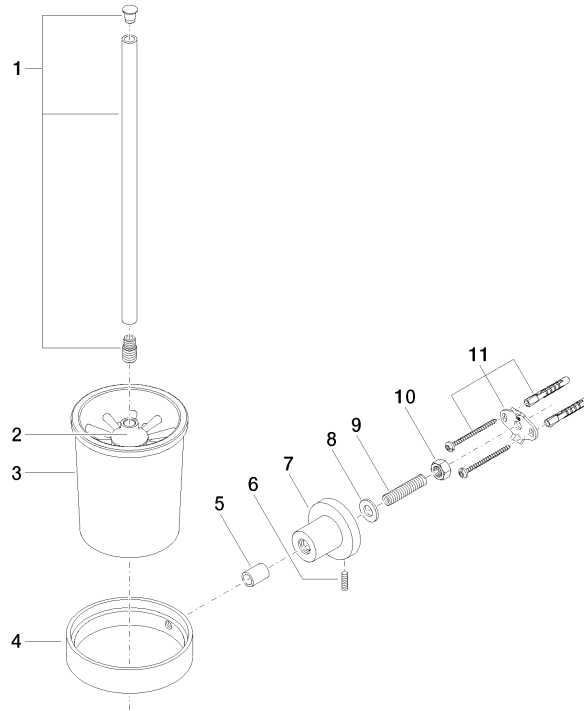

83 900 892

- crystal glass brush holder, matte
- brush, matte black
- width 110mm
- height 415 mm
- 180mm projection

	Matte Black	83 900 892-33
	Chrome	83 900 892-00
	Brushed Platinum	83 900 892-06
	Platinum	83 900 892-08
	Dark Chrome	83 900 892-19
	Brushed Durabronze (23kt Gold)	83 900 892-28
	Brushed Bronze	83 900 892-42
	Brushed Champagne (22kt Gold)	83 900 892-46
	Champagne (22kt Gold)	83 900 892-47
	Brushed Chrome	83 900 892-93
	Brushed Dark Platinum	83 900 892-99

83 900 892

mm [inches]

83 900 892

**Product version from 4/1/2024**

Parts for other finishes can be found here: [Chrome](#)

TARA Toilet brush set wall model - Matte Black

TARA

83 900 892

**Spare parts list**

**Product version from 4/1/2024**

No.	Item Number	Name	Quantity used	Delivery time
	90 20 97 507 00-33	handle	11	30