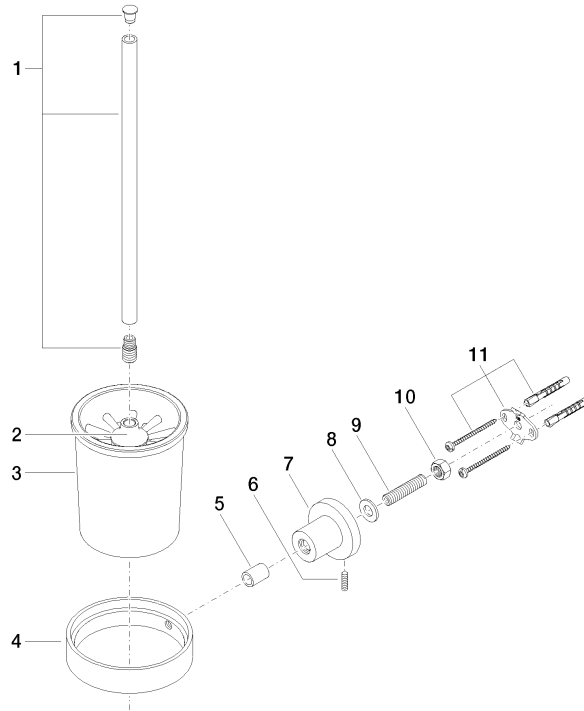

83 900 892

- crystal glass brush holder, matte
- brush, matte black
- width 110mm
- height 415 mm
- 180mm projection

	Brushed Dark Platinum	83 900 892-99
	Chrome	83 900 892-00
	Brushed Platinum	83 900 892-06
	Platinum	83 900 892-08
	Dark Chrome	83 900 892-19
	Brushed Durabross (23kt Gold)	83 900 892-28
	Matte Black	83 900 892-33
	Brushed Bronze	83 900 892-42
	Brushed Champagne (22kt Gold)	83 900 892-46
	Champagne (22kt Gold)	83 900 892-47
	Brushed Chrome	83 900 892-93

83 900 892

mm [inches]

83 900 892

Product version from 4/1/2024

Parts for other finishes can be found here: [Chrome](#)

TARA Toilet brush set wall model - Brushed Dark Platinum

TARA

83 900 892

Spare parts list

Product version from 4/1/2024

No.	Item Number	Name	Quantity used	Delivery time
	90 20 97 507 00-99	handle	11	30