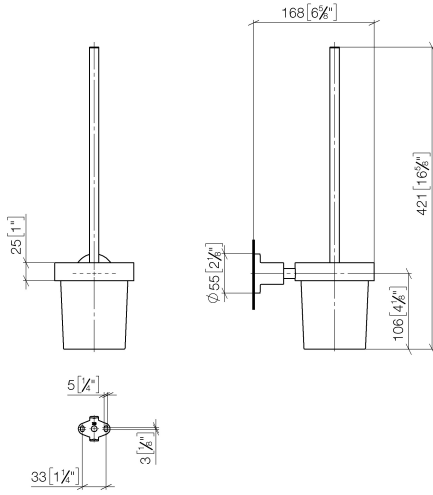

83 900 892

- crystal glass brush holder, matte
- brush, matte black
- width 110mm
- height 415 mm
- 180mm projection

	Brushed Dark Platinum	83 900 892-99
	Chrome	83 900 892-00
	Brushed Platinum	83 900 892-06
	Platinum	83 900 892-08
	Dark Chrome	83 900 892-19
	Brushed Durabross (23kt Gold)	83 900 892-28
	Matte Black	83 900 892-33
	Brushed Bronze	83 900 892-42
	Brushed Champagne (22kt Gold)	83 900 892-46
	Champagne (22kt Gold)	83 900 892-47
	Brushed Chrome	83 900 892-93

83 900 892

mm [inches]

83 900 892

Product version from 4/1/2024

Parts for other finishes can be found here: [Chrome](#)

TARA Toilet brush set wall model - Brushed Dark Platinum

TARA

83 900 892

Spare parts list

Product version from 4/1/2024

No.	Item Number	Name	Quantity used	Delivery time
	90 20 97 507 00-99	handle	11	30