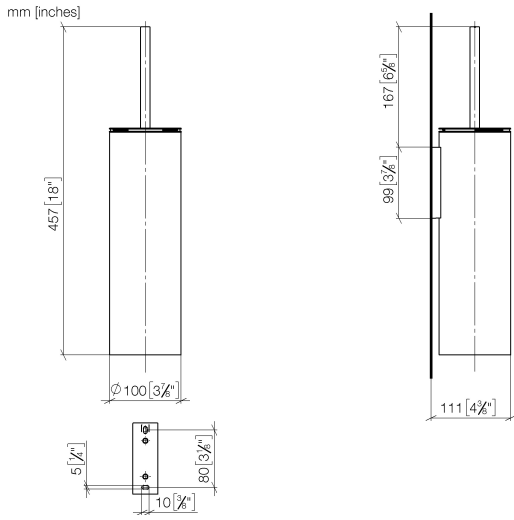

**Toilet brush set wall model - Brushed Platinum**

MADISON

83 910 979

- brush, matte black
- width 100mm
- height 456 mm
- 110mm projection

Fits: MADISON, MEM, TARA, CL.1, LISSÉ,  
VAIA, META, CYO

	Brushed Platinum	83 910 979-06
	Chrome	83 910 979-00
	Platinum	83 910 979-08
	Dark Chrome	83 910 979-19
	Light Gold	83 910 979-26
	Brushed Light Gold	83 910 979-27
	Brushed Durabronze (23kt Gold)	83 910 979-28
	Matte Black	83 910 979-33
	Brushed Bronze	83 910 979-42
	Brushed Champagne (22kt Gold)	83 910 979-46
	Brushed Chrome	83 910 979-93
	Brushed Dark Platinum	83 910 979-99

83 910 979

83 910 979

**Product version from 10/1/2023**

Parts for other finishes can be found here: [Chrome](#)

Toilet brush set wall model - Brushed Platinum

MADISON

83 910 979

**Spare parts list**

**Product version from 10/1/2023**

No.	Item Number	Name	Quantity used	Delivery time
	90 20 97 505 01-06	handle	8	10