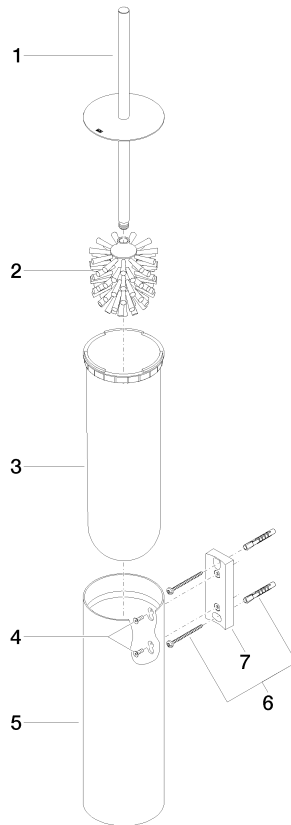

**Toilet brush set wall model - Brushed Platinum**

MADISON

83 910 979

- brush, matte black
- width 100mm
- height 456 mm
- 110mm projection

Fits: MADISON, MEM, TARA, CL.1, LISSÉ,  
VAIA, META, CYO

	Brushed Platinum	83 910 979-06
	Chrome	83 910 979-00
	Platinum	83 910 979-08
	Dark Chrome	83 910 979-19
	Light Gold	83 910 979-26
	Brushed Light Gold	83 910 979-27
	Brushed Durabronze (23kt Gold)	83 910 979-28
	Matte Black	83 910 979-33
	Brushed Bronze	83 910 979-42
	Brushed Champagne (22kt Gold)	83 910 979-46
	Brushed Chrome	83 910 979-93
	Brushed Dark Platinum	83 910 979-99

83 910 979

83 910 979

**Product version from 10/1/2023**

Parts for other finishes can be found here: [Chrome](#)

Toilet brush set wall model - Brushed Platinum

MADISON

83 910 979

**Spare parts list**

**Product version from 10/1/2023**

No.	Item Number	Name	Quantity used	Delivery time
	90 20 97 505 01-06	handle	8	10