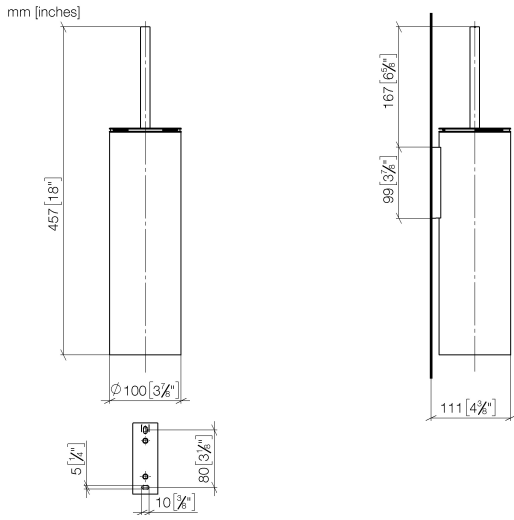

83 910 979

- brush, matte black
- width 100mm
- height 456 mm
- 110mm projection

Fits: MADISON, MEM, TARA, CL.1, LISSÉ,  
VAIA, META, CYO

	Platinum	83 910 979-08
	Chrome	83 910 979-00
	Brushed Platinum	83 910 979-06
	Dark Chrome	83 910 979-19
	Light Gold	83 910 979-26
	Brushed Light Gold	83 910 979-27
	Brushed Durabronze (23kt Gold)	83 910 979-28
	Matte Black	83 910 979-33
	Brushed Bronze	83 910 979-42
	Brushed Champagne (22kt Gold)	83 910 979-46
	Brushed Chrome	83 910 979-93
	Brushed Dark Platinum	83 910 979-99

83 910 979

83 910 979

**Product version from 10/1/2023**

Parts for other  
finishes can be found  
here: [Chrome](#)

Toilet brush set wall model - Platinum

MADISON

83 910 979

**Spare parts list**

**Product version from 10/1/2023**

No.	Item Number	Name	Quantity used	Delivery time
	90 20 97 505 01-08	handle	8	40