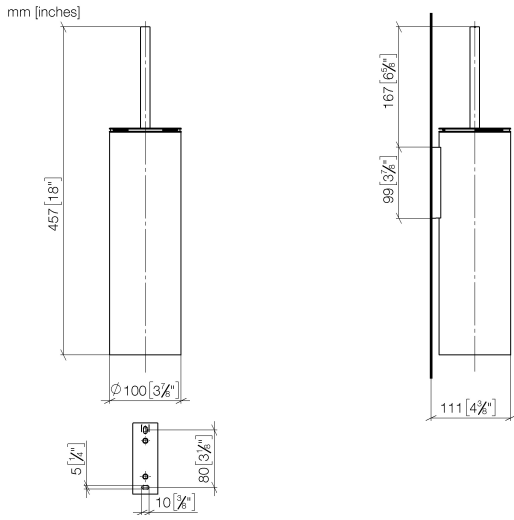

Toilet brush set wall model - Dark Chrome

MADISON

83 910 979

- brush, matte black
- width 100mm
- height 456 mm
- 110mm projection

Fits: MADISON, MEM, TARA, CL.1, LISSÉ,
VAIA, META, CYO

	Dark Chrome	83 910 979-19
	Chrome	83 910 979-00
	Brushed Platinum	83 910 979-06
	Platinum	83 910 979-08
	Light Gold	83 910 979-26
	Brushed Light Gold	83 910 979-27
	Brushed Durabronze (23kt Gold)	83 910 979-28
	Matte Black	83 910 979-33
	Brushed Bronze	83 910 979-42
	Brushed Champagne (22kt Gold)	83 910 979-46
	Brushed Chrome	83 910 979-93
	Brushed Dark Platinum	83 910 979-99

83 910 979

83 910 979

Parts for other
finishes can be found
here: [Chrome](#)

Toilet brush set wall model - Dark Chrome

MADISON

83 910 979

Spare parts list