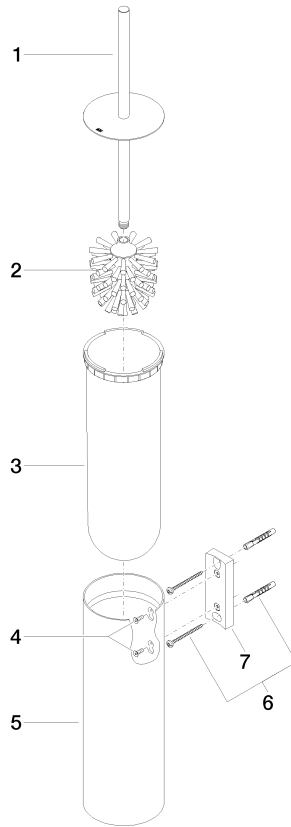

Toilet brush set wall model - Dark Chrome

MADISON

83 910 979

- brush, matte black
- width 100mm
- height 456 mm
- 110mm projection

Fits: MADISON, MEM, TARA, CL.1, LISSÉ,
VAIA, META, CYO

	Dark Chrome	83 910 979-19
	Chrome	83 910 979-00
	Brushed Platinum	83 910 979-06
	Platinum	83 910 979-08
	Light Gold	83 910 979-26
	Brushed Light Gold	83 910 979-27
	Brushed Durabronze (23kt Gold)	83 910 979-28
	Matte Black	83 910 979-33
	Brushed Bronze	83 910 979-42
	Brushed Champagne (22kt Gold)	83 910 979-46
	Brushed Chrome	83 910 979-93
	Brushed Dark Platinum	83 910 979-99

83 910 979

83 910 979

Parts for other
finishes can be found
here: [Chrome](#)

Toilet brush set wall model - Dark Chrome

MADISON

83 910 979

Spare parts list