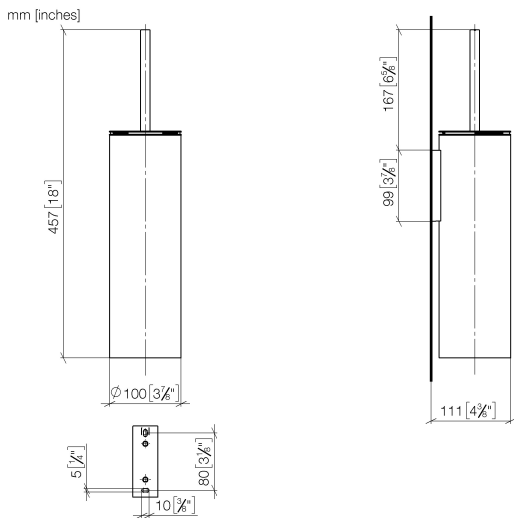

Toilet brush set wall model - Light Gold

MADISON

83 910 979

- brush, matte black
- width 100mm
- height 456 mm
- 110mm projection

Fits: MADISON, MEM, TARA, CL.1, LISSÉ,
VAIA, META, CYO

	Light Gold	83 910 979-26
	Chrome	83 910 979-00
	Brushed Platinum	83 910 979-06
	Platinum	83 910 979-08
	Dark Chrome	83 910 979-19
	Brushed Light Gold	83 910 979-27
	Brushed Durabronze (23kt Gold)	83 910 979-28
	Matte Black	83 910 979-33
	Brushed Bronze	83 910 979-42
	Brushed Champagne (22kt Gold)	83 910 979-46
	Brushed Chrome	83 910 979-93
	Brushed Dark Platinum	83 910 979-99

83 910 979

83 910 979

Product version from 10/1/2023

Parts for other finishes can be found here: [Chrome](#)

Toilet brush set wall model - Light Gold

MADISON

83 910 979

Spare parts list

Product version from 10/1/2023

No.	Item Number	Name	Quantity used	Delivery time
	90 20 97 505 01-26	handle	8	30