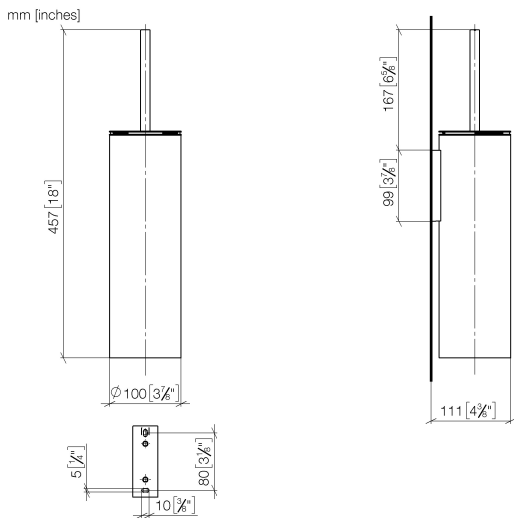

Toilet brush set wall model - Brushed Light Gold

MADISON

83 910 979

- brush, matte black
- width 100mm
- height 456 mm
- 110mm projection

Fits: MADISON, MEM, TARA, CL.1, LISSÉ,
VAIA, META, CYO

	Brushed Light Gold	83 910 979-27
	Chrome	83 910 979-00
	Brushed Platinum	83 910 979-06
	Platinum	83 910 979-08
	Dark Chrome	83 910 979-19
	Light Gold	83 910 979-26
	Brushed Durabronze (23kt Gold)	83 910 979-28
	Matte Black	83 910 979-33
	Brushed Bronze	83 910 979-42
	Brushed Champagne (22kt Gold)	83 910 979-46
	Brushed Chrome	83 910 979-93
	Brushed Dark Platinum	83 910 979-99

83 910 979

83 910 979

Product version from 10/1/2023

Parts for other
finishes can be found
here: [Chrome](#)

Toilet brush set wall model - Brushed Light Gold

MADISON

83 910 979

Spare parts list

Product version from 10/1/2023

No.	Item Number	Name	Quantity used	Delivery time
	90 20 97 505 01-27	handle	8	30