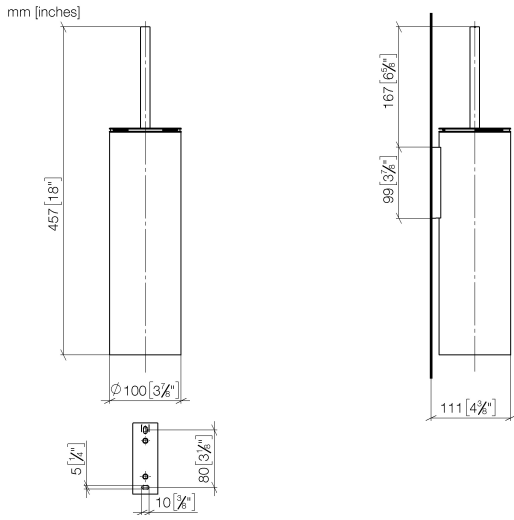

Toilet brush set wall model - Brushed Durabronz (23kt Gold)

MADISON

83 910 979

- brush, matte black
- width 100mm
- height 456 mm
- 110mm projection

Fits: MADISON, MEM, TARA, CL.1, LISSÉ,
VAIA, META, CYO

	Brushed Durabronz (23kt Gold)	83 910 979-28
	Chrome	83 910 979-00
	Brushed Platinum	83 910 979-06
	Platinum	83 910 979-08
	Dark Chrome	83 910 979-19
	Light Gold	83 910 979-26
	Brushed Light Gold	83 910 979-27
	Matte Black	83 910 979-33
	Brushed Bronze	83 910 979-42
	Brushed Champagne (22kt Gold)	83 910 979-46
	Brushed Chrome	83 910 979-93
	Brushed Dark Platinum	83 910 979-99

83 910 979

83 910 979

Product version from 10/1/2023

Parts for other
finishes can be found
here: [Chrome](#)

Toilet brush set wall model - Brushed Durabronz (23kt Gold)

MADISON

83 910 979

Spare parts list

Product version from 10/1/2023

No.	Item Number	Name	Quantity used	Delivery time
	90 20 97 505 01-28	handle	8	20