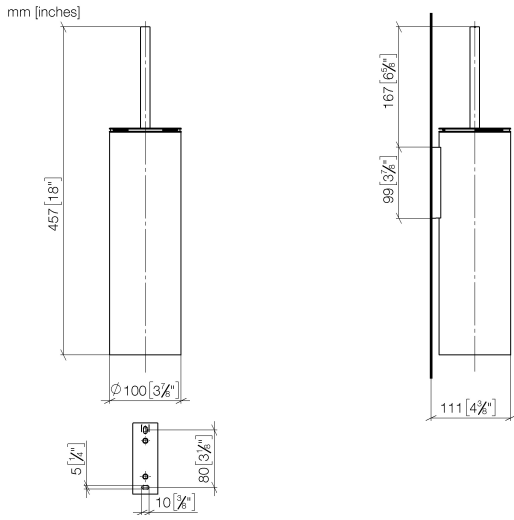

83 910 979

- brush, matte black
- width 100mm
- height 456 mm
- 110mm projection

Fits: MADISON, MEM, TARA, CL.1, LISSÉ,
VAIA, META, CYO

	Matte Black	83 910 979-33
	Chrome	83 910 979-00
	Brushed Platinum	83 910 979-06
	Platinum	83 910 979-08
	Dark Chrome	83 910 979-19
	Light Gold	83 910 979-26
	Brushed Light Gold	83 910 979-27
	Brushed Durabronze (23kt Gold)	83 910 979-28
	Brushed Bronze	83 910 979-42
	Brushed Champagne (22kt Gold)	83 910 979-46
	Brushed Chrome	83 910 979-93
	Brushed Dark Platinum	83 910 979-99

83 910 979

83 910 979

Product version from 10/1/2023

Parts for other
finishes can be found
here: [Chrome](#)

Toilet brush set wall model - Matte Black

MADISON

83 910 979

Spare parts list

Product version from 10/1/2023

No.	Item Number	Name	Quantity used	Delivery time
	90 20 97 505 01-33	handle	8	30