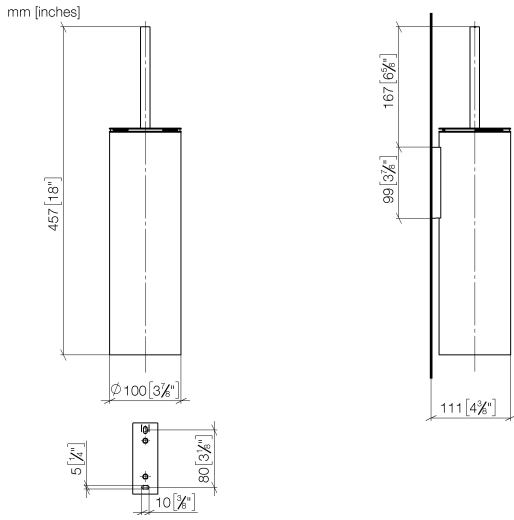

Toilet brush set wall model - Brushed Bronze

MADISON

83 910 979

- brush, matte black
- width 100mm
- height 456 mm
- 110mm projection

Fits: MADISON, MEM, TARA, CL.1, LISSÉ,
VAIA, META, CYO

	Brushed Bronze	83 910 979-42
	Chrome	83 910 979-00
	Brushed Platinum	83 910 979-06
	Platinum	83 910 979-08
	Dark Chrome	83 910 979-19
	Light Gold	83 910 979-26
	Brushed Light Gold	83 910 979-27
	Brushed Durabronze (23kt Gold)	83 910 979-28
	Matte Black	83 910 979-33
	Brushed Champagne (22kt Gold)	83 910 979-46
	Brushed Chrome	83 910 979-93
	Brushed Dark Platinum	83 910 979-99

83 910 979

83 910 979

Product version from 10/1/2023

Parts for other finishes can be found here: [Chrome](#)

Toilet brush set wall model - Brushed Bronze

MADISON

83 910 979

Spare parts list

Product version from 10/1/2023

No.	Item Number	Name	Quantity used	Delivery time
	90 20 97 505 01-42	handle	8	30