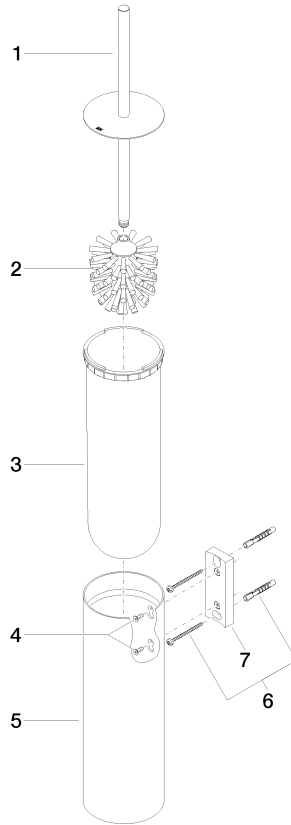

83 910 979

- brush, matte black
- width 100mm
- height 456 mm
- 110mm projection

Fits: MADISON, MEM, TARA, CL.1, LISSÉ,
VAIA, META, CYO

	Brushed Champagne (22kt Gold)	83 910 979-46
	Chrome	83 910 979-00
	Brushed Platinum	83 910 979-06
	Platinum	83 910 979-08
	Dark Chrome	83 910 979-19
	Light Gold	83 910 979-26
	Brushed Light Gold	83 910 979-27
	Brushed Durabronze (23kt Gold)	83 910 979-28
	Matte Black	83 910 979-33
	Brushed Bronze	83 910 979-42
	Brushed Chrome	83 910 979-93
	Brushed Dark Platinum	83 910 979-99

83 910 979

83 910 979

Product version from 10/1/2023

Parts for other finishes can be found here: [Chrome](#)

Toilet brush set wall model - Brushed Champagne (22kt Gold)

MADISON

83 910 979

Spare parts list

Product version from 10/1/2023

No.	Item Number	Name	Quantity used	Delivery time
	90 20 97 505 01-46	handle	8	30