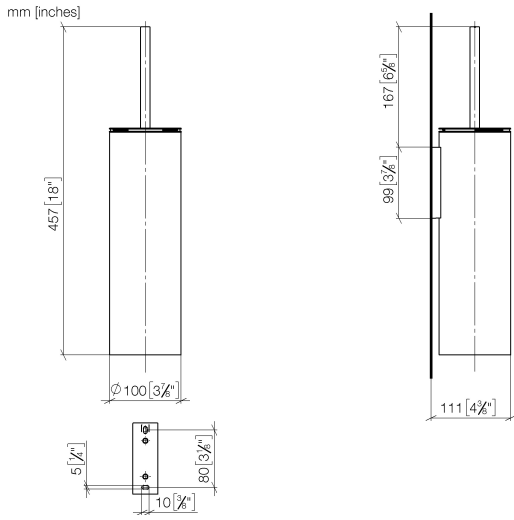

83 910 979

- brush, matte black
- width 100mm
- height 456 mm
- 110mm projection

Fits: MADISON, MEM, TARA, CL.1, LISSÉ,
VAIA, META, CYO

	Brushed Champagne (22kt Gold)	83 910 979-46
	Chrome	83 910 979-00
	Brushed Platinum	83 910 979-06
	Platinum	83 910 979-08
	Dark Chrome	83 910 979-19
	Light Gold	83 910 979-26
	Brushed Light Gold	83 910 979-27
	Brushed Durabronze (23kt Gold)	83 910 979-28
	Matte Black	83 910 979-33
	Brushed Bronze	83 910 979-42
	Brushed Chrome	83 910 979-93
	Brushed Dark Platinum	83 910 979-99

83 910 979

83 910 979

Product version from 10/1/2023

Parts for other finishes can be found here: [Chrome](#)

Toilet brush set wall model - Brushed Champagne (22kt Gold)

MADISON

83 910 979

Spare parts list

Product version from 10/1/2023

No.	Item Number	Name	Quantity used	Delivery time
	90 20 97 505 01-46	handle	8	30