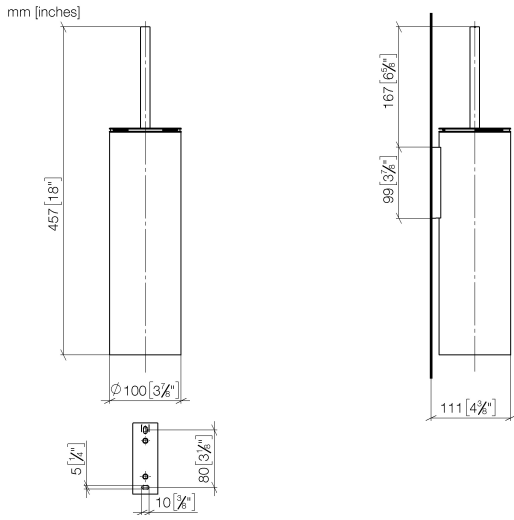

**Toilet brush set wall model - Brushed Chrome**

MADISON

83 910 979

- brush, matte black
- width 100mm
- height 456 mm
- 110mm projection

Fits: MADISON, MEM, TARA, CL.1, LISSÉ,  
VAIA, META, CYO

	Brushed Chrome	83 910 979-93
	Chrome	83 910 979-00
	Brushed Platinum	83 910 979-06
	Platinum	83 910 979-08
	Dark Chrome	83 910 979-19
	Light Gold	83 910 979-26
	Brushed Light Gold	83 910 979-27
	Brushed Durabronze (23kt Gold)	83 910 979-28
	Matte Black	83 910 979-33
	Brushed Bronze	83 910 979-42
	Brushed Champagne (22kt Gold)	83 910 979-46
	Brushed Dark Platinum	83 910 979-99

83 910 979

83 910 979

**Product version from 10/1/2023**

Parts for other  
finishes can be found  
here: [Chrome](#)

Toilet brush set wall model - Brushed Chrome

MADISON

83 910 979

**Spare parts list**

**Product version from 10/1/2023**

No.	Item Number	Name	Quantity used	Delivery time
	90 20 97 505 01-93	handle	8	20