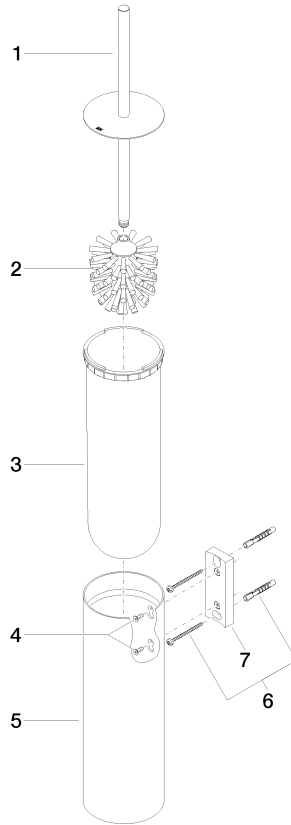

**Toilet brush set wall model - Brushed Dark Platinum**

MADISON

83 910 979

- brush, matte black
- width 100mm
- height 456 mm
- 110mm projection

Fits: MADISON, MEM, TARA, CL.1, LISSÉ,  
VAIA, META, CYO

	Brushed Dark Platinum	83 910 979-99
	Chrome	83 910 979-00
	Brushed Platinum	83 910 979-06
	Platinum	83 910 979-08
	Dark Chrome	83 910 979-19
	Light Gold	83 910 979-26
	Brushed Light Gold	83 910 979-27
	Brushed Durabronze (23kt Gold)	83 910 979-28
	Matte Black	83 910 979-33
	Brushed Bronze	83 910 979-42
	Brushed Champagne (22kt Gold)	83 910 979-46
	Brushed Chrome	83 910 979-93

83 910 979

83 910 979

**Product version from 10/1/2023**

Parts for other  
finishes can be found  
here: [Chrome](#)

Toilet brush set wall model - Brushed Dark Platinum

MADISON

83 910 979

**Spare parts list**

**Product version from 10/1/2023**

No.	Item Number	Name	Quantity used	Delivery time
	90 20 97 505 01-99	handle	8	30