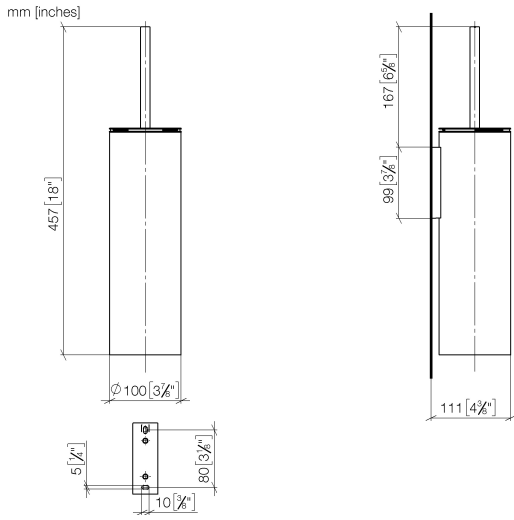

**Toilet brush set wall model - Brushed Dark Platinum**

MADISON

83 910 979

- brush, matte black
- width 100mm
- height 456 mm
- 110mm projection

Fits: MADISON, MEM, TARA, CL.1, LISSÉ,  
VAIA, META, CYO

	Brushed Dark Platinum	83 910 979-99
	Chrome	83 910 979-00
	Brushed Platinum	83 910 979-06
	Platinum	83 910 979-08
	Dark Chrome	83 910 979-19
	Light Gold	83 910 979-26
	Brushed Light Gold	83 910 979-27
	Brushed Durabronze (23kt Gold)	83 910 979-28
	Matte Black	83 910 979-33
	Brushed Bronze	83 910 979-42
	Brushed Champagne (22kt Gold)	83 910 979-46
	Brushed Chrome	83 910 979-93

83 910 979

83 910 979

**Product version from 10/1/2023**

Parts for other  
finishes can be found  
here: [Chrome](#)

Toilet brush set wall model - Brushed Dark Platinum

MADISON

83 910 979

**Spare parts list**

**Product version from 10/1/2023**

No.	Item Number	Name	Quantity used	Delivery time
	90 20 97 505 01-99	handle	8	30