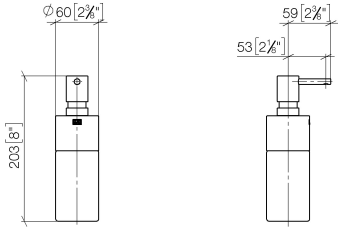

**Dispenser free-standing model - Brushed Platinum**

ELIO

84 435 970

- bottle made of crystal glass, matt
- width 60mm
- height 200 mm
- 250 ml bottle
- 59mm projection

Fits ELIO, ENO, MEM, META SQUARE, SYNC, TARA and TARA ULTRA

84 435 970

mm [inches]

84 435 970

Parts for other  
finishes can be found  
here: [Chrome](#)