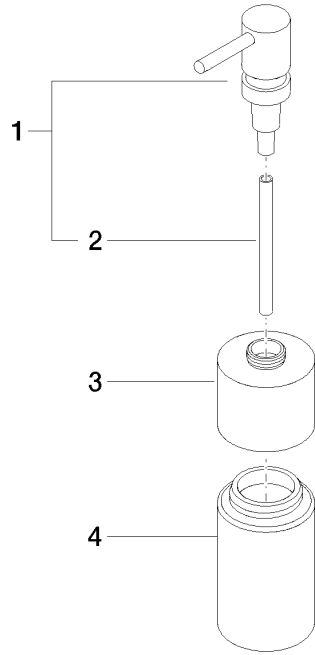

**Dispenser free-standing model - Brushed Platinum**

ELIO

84 435 970

- bottle made of crystal glass, matt
- width 60mm
- height 200 mm
- 250 ml bottle
- 59mm projection

Fits ELIO, ENO, MEM, META SQUARE, SYNC, TARA and TARA ULTRA

Fits: ELIO, MEM, TARA, ENO, SYNC, TARA ULTRA, META SQUARE

	Brushed Platinum	84 435 970-06
	Chrome	84 435 970-00
	Platinum	84 435 970-08
	Dark Chrome	84 435 970-19
	Brushed Durabronze (23kt Gold)	84 435 970-28
	Matte Black	84 435 970-33
	Brushed Champagne (22kt Gold)	84 435 970-46
	Champagne (22kt Gold)	84 435 970-47
	Brushed Chrome	84 435 970-93
	Brushed Dark Platinum	84 435 970-99

84 435 970

mm [inches]

84 435 970

Parts for other  
finishes can be found  
here: [Chrome](#)

### Spare parts list

No.	Item Number	Name	Quantity used	Delivery time
	90 10 10 535 00-06	dispenser	4	10