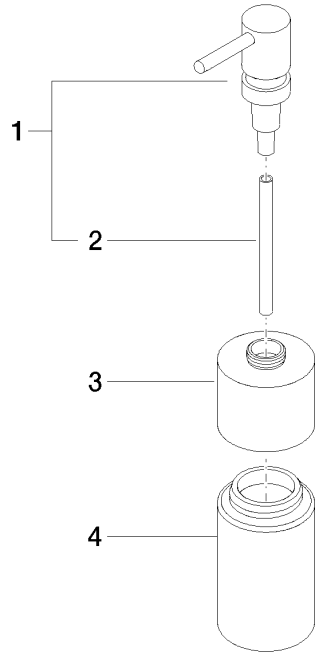

Dispenser free-standing model - Platinum

ELIO

84 435 970

- bottle made of crystal glass, matt
- width 60mm
- height 200 mm
- 250 ml bottle
- 59mm projection

Fits ELIO, ENO, MEM, META SQUARE, SYNC, TARA and TARA ULTRA

Fits: ELIO, MEM, TARA, ENO, SYNC, TARA ULTRA, META SQUARE

	Platinum	84 435 970-08
	Chrome	84 435 970-00
	Brushed Platinum	84 435 970-06
	Dark Chrome	84 435 970-19
	Brushed Durabronze (23kt Gold)	84 435 970-28
	Matte Black	84 435 970-33
	Brushed Champagne (22kt Gold)	84 435 970-46
	Champagne (22kt Gold)	84 435 970-47
	Brushed Chrome	84 435 970-93
	Brushed Dark Platinum	84 435 970-99

84 435 970

mm [inches]

84 435 970

Parts for other
finishes can be found
here: [Chrome](#)

Dispenser free-standing model - Platinum

ELIO

84 435 970

Spare parts list

No.	Item Number	Name	Quantity used	Delivery time
	90 10 10 535 00-08	dispenser	4	40