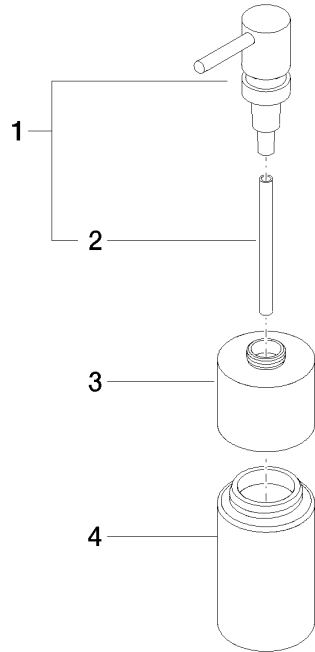

**Dispenser free-standing model - Dark Chrome**

ELIO

84 435 970

- bottle made of crystal glass, matt
- width 60mm
- height 200 mm
- 250 ml bottle
- 59mm projection

Fits ELIO, ENO, MEM, META SQUARE, SYNC, TARA and TARA ULTRA

Dispenser free-standing model - Dark Chrome

ELIO

84 435 970

mm [inches]

84 435 970

Parts for other  
finishes can be found  
here: [Chrome](#)