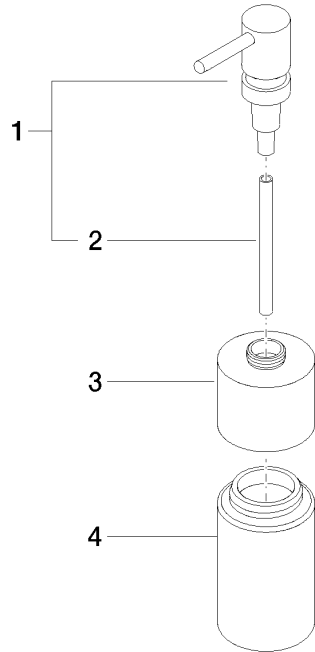

Dispenser free-standing model - Matte Black

ELIO

84 435 970

- bottle made of crystal glass, matt
- width 60mm
- height 200 mm
- 250 ml bottle
- 59mm projection

Fits ELIO, ENO, MEM, META SQUARE, SYNC, TARA and TARA ULTRA

Fits: ELIO, MEM, TARA, ENO, SYNC, TARA ULTRA, META SQUARE

	Matte Black	84 435 970-33
	Chrome	84 435 970-00
	Brushed Platinum	84 435 970-06
	Platinum	84 435 970-08
	Dark Chrome	84 435 970-19
	Brushed Durabronz (23kt Gold)	84 435 970-28
	Brushed Champagne (22kt Gold)	84 435 970-46
	Champagne (22kt Gold)	84 435 970-47
	Brushed Chrome	84 435 970-93
	Brushed Dark Platinum	84 435 970-99

84 435 970

mm [inches]

84 435 970

Parts for other finishes can be found here: [Chrome](#)

Dispenser free-standing model - Matte Black

ELIO

84 435 970

Spare parts list

No.	Item Number	Name	Quantity used	Delivery time
	90 10 10 535 00-33	dispenser	4	30