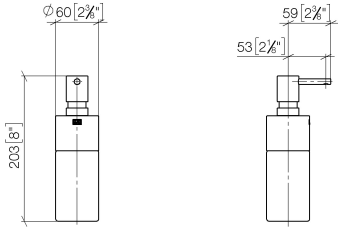

Dispenser free-standing model - Matte Black

ELIO

84 435 970

- bottle made of crystal glass, matt
- width 60mm
- height 200 mm
- 250 ml bottle
- 59mm projection

Fits ELIO, ENO, MEM, META SQUARE, SYNC, TARA and TARA ULTRA

84 435 970

mm [inches]

84 435 970

Parts for other finishes can be found here: [Chrome](#)

Dispenser free-standing model - Matte Black

ELIO

84 435 970

Spare parts list

No.	Item Number	Name	Quantity used	Delivery time
	90 10 10 535 00-33	dispenser	4	30