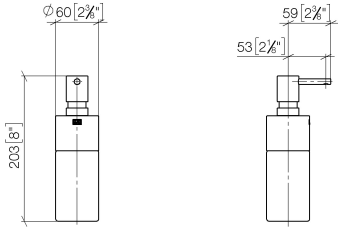

Dispenser free-standing model - Champagne (22kt Gold)

ELIO

84 435 970

- bottle made of crystal glass, matt
- width 60mm
- height 200 mm
- 250 ml bottle
- 59mm projection

Fits ELIO, ENO, MEM, META SQUARE, SYNC, TARA and TARA ULTRA

84 435 970

mm [inches]

84 435 970

Parts for other  
finishes can be found  
here: [Chrome](#)

Dispenser free-standing model - Champagne (22kt Gold)

ELIO

84 435 970

**Spare parts list**

No.	Item Number	Name	Quantity used	Delivery time
	90 10 10 535 00-47	dispenser	4	30