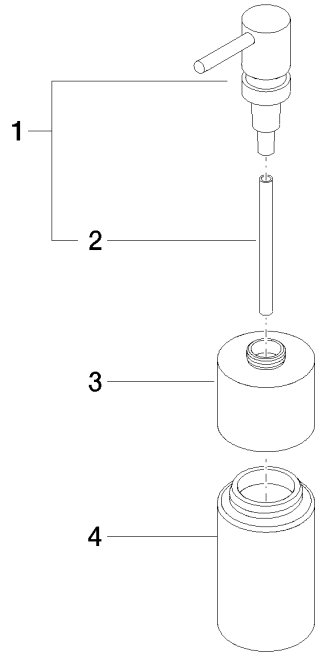

Dispenser free-standing model - Champagne (22kt Gold)

ELIO

84 435 970

- bottle made of crystal glass, matt
- width 60mm
- height 200 mm
- 250 ml bottle
- 59mm projection

Fits ELIO, ENO, MEM, META SQUARE, SYNC, TARA and TARA ULTRA

Fits: ELIO, MEM, TARA, ENO, SYNC, TARA ULTRA, META SQUARE

	Champagne (22kt Gold)	84 435 970-47
	Chrome	84 435 970-00
	Brushed Platinum	84 435 970-06
	Platinum	84 435 970-08
	Dark Chrome	84 435 970-19
	Brushed Durabross (23kt Gold)	84 435 970-28
	Matte Black	84 435 970-33
	Brushed Champagne (22kt Gold)	84 435 970-46
	Brushed Chrome	84 435 970-93
	Brushed Dark Platinum	84 435 970-99

84 435 970

mm [inches]

84 435 970

Parts for other  
finishes can be found  
here: [Chrome](#)

Dispenser free-standing model - Champagne (22kt Gold)

ELIO

84 435 970

**Spare parts list**

No.	Item Number	Name	Quantity used	Delivery time
	90 10 10 535 00-47	dispenser	4	30