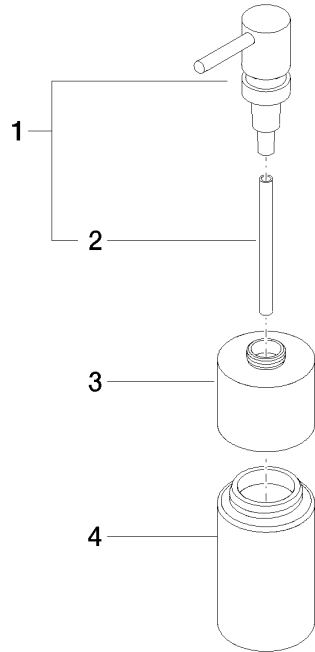

**Dispenser free-standing model - Brushed Chrome**

ELIO

84 435 970

- bottle made of crystal glass, matt
- width 60mm
- height 200 mm
- 250 ml bottle
- 59mm projection

Fits ELIO, ENO, MEM, META SQUARE, SYNC, TARA and TARA ULTRA

Fits: ELIO, MEM, TARA, ENO, SYNC, TARA ULTRA, META SQUARE

	Brushed Chrome	84 435 970-93
	Chrome	84 435 970-00
	Brushed Platinum	84 435 970-06
	Platinum	84 435 970-08
	Dark Chrome	84 435 970-19
	Brushed Durabronze (23kt Gold)	84 435 970-28
	Matte Black	84 435 970-33
	Brushed Champagne (22kt Gold)	84 435 970-46
	Champagne (22kt Gold)	84 435 970-47
	Brushed Dark Platinum	84 435 970-99

84 435 970

mm [inches]

84 435 970

Parts for other  
finishes can be found  
here: [Chrome](#)

### Spare parts list

No.	Item Number	Name	Quantity used	Delivery time
	90 10 10 535 00-93	dispenser	4	20