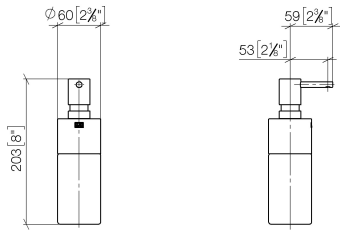

**Dispenser free-standing model - Brushed Chrome**

ELIO

84 435 970

- bottle made of crystal glass, matt
- width 60mm
- height 200 mm
- 250 ml bottle
- 59mm projection

Fits ELIO, ENO, MEM, META SQUARE, SYNC, TARA and TARA ULTRA

84 435 970

mm [inches]

84 435 970

Parts for other  
finishes can be found  
here: [Chrome](#)