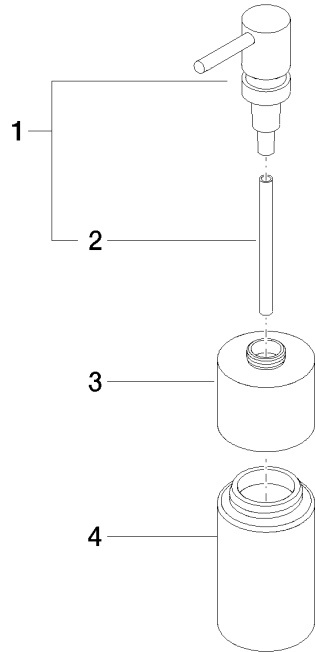

Dispenser free-standing model - Brushed Dark Platinum

ELIO

84 435 970

- bottle made of crystal glass, matt
- width 60mm
- height 200 mm
- 250 ml bottle
- 59mm projection

Fits ELIO, ENO, MEM, META SQUARE, SYNC, TARA and TARA ULTRA

Fits: ELIO, MEM, TARA, ENO, SYNC, TARA ULTRA, META SQUARE

|   |                               |               |
|---|-------------------------------|---------------|
|   | Brushed Dark Platinum         | 84 435 970-99 |
|   | Chrome                        | 84 435 970-00 |
|   | Brushed Platinum              | 84 435 970-06 |
|   | Platinum                      | 84 435 970-08 |
|   | Dark Chrome                   | 84 435 970-19 |
|   | Brushed Durabross (23kt Gold) | 84 435 970-28 |
|   | Matte Black                   | 84 435 970-33 |
|   | Brushed Champagne (22kt Gold) | 84 435 970-46 |
|   | Champagne (22kt Gold)         | 84 435 970-47 |
|  | Brushed Chrome                | 84 435 970-93 |

84 435 970

mm [inches]

84 435 970

Parts for other finishes can be found here: [Chrome](#)

### Spare parts list

| No. | Item Number        | Name      | Quantity used | Delivery time |
|-----|--------------------|-----------|---------------|---------------|
|     | 90 10 10 535 00-99 | dispenser | 4             | 30            |