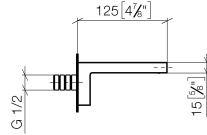

The mounting height from the top edge of the basin to the centre of the connection should be at least 125 mm. The front edge of the spout should be at least 20 mm in front of the back edge of the sink.

### Recommended miscellaneous

---

**Concealed wall elbow -**

35 085 970 90

- max. recess depth 163 mm
- min. recess depth 90 mm

ST 010 203 0740  
mm [inches]

**Flow rate chart**