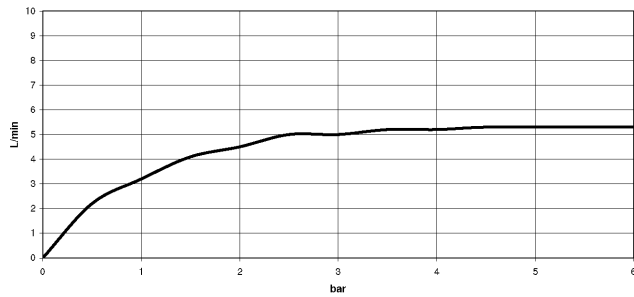

SYMETRICS eSET Touchfree Basin mixer without pop-up waste without temperature setting - Chrome

ST 010 203 0740
mm [inches]

Flow rate chart