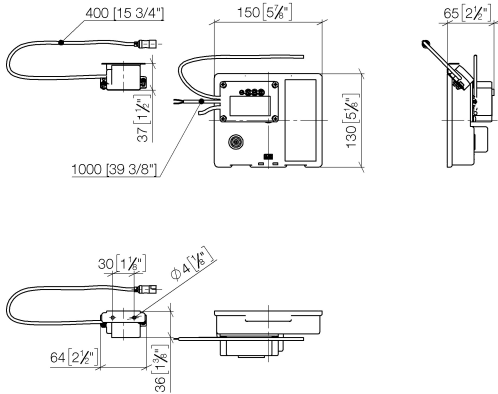

### Required miscellaneous

**eSET Touchfree Basin mixer without temperature setting for combining with wall-mounted fittings -**

- min. recess depth 90 mm
- max. recess depth 125 mm

35 743 970 90

### Required miscellaneous

**eSET Touchfree Basin mixer without temperature setting for combining with free-standing fittings -**

35 742 970 90

### Recommended miscellaneous

**Extension for Touchfree 500 mm - 12 765 970 90**

**SYMETRICS eSET Touchfree Basin mixer without pop-up waste without temperature setting - Chrome**

ST 010 203 0740  
mm [inches]

The mounting height from the top edge of the basin to the centre of the connection should be at least 125 mm. The front edge of the spout should be at least 20 mm in front of the back edge of the sink.