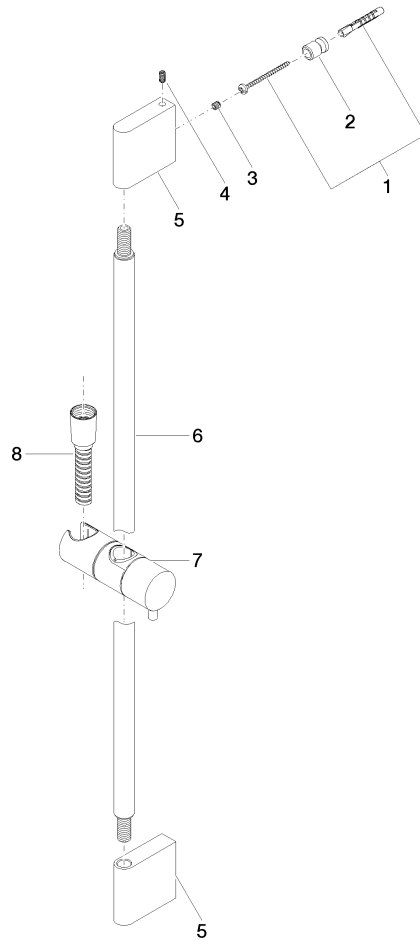

ST 050 203 9979

Fits: IMO, LULU, MEM, TARA, CL.1, LISSÉ, VAIA, META, CYO

- slide bar
- Pipe diameter 18 mm
- gauge 853 mm
- metal shower hose 1750mm with integrated anti-twist protection
- shower hose connector 3/8"
- Three or five settings: COMPACT RAIN, COMPACT SOFT FLOW, COMPACT AQUAPRESSURE FLOW, max. flow rate 15 l/min (at 3 bar)
- Function from: 7 l/min
- spray head Ø 100mm

mm [inches]

Certificates

WRAS_2009048. ACS_20 ACC LY 738. IAPMO_4976 (1).

Spare parts list

No.	Item Number	Name	Quantity used	Delivery time
1	05 17 20 726 02 90	fixing set	2	2
2	08 17 20 726 90	holder	2	2
3	09 31 11 049 90	pin	2	2
4	04 31 11 113 00 90	pin	2	2
5	08 17 97 054-00	holder	2	10
6	90 28 22 597 00-00	holder	1	10
7	12 580 970-00	Slide unit - Chrome	1	10
8	28 322 970-00	Metal shower hose 1/2" x 3/8" x 1750 mm - Chrome	1	2