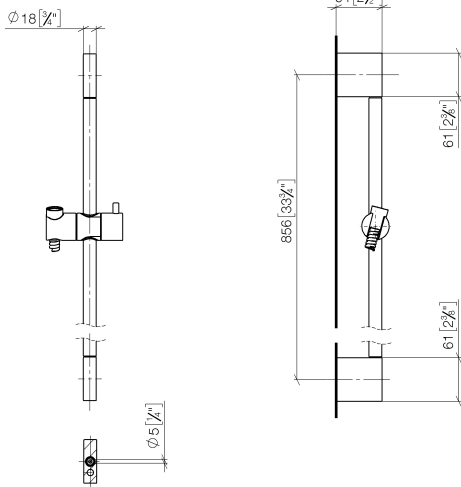

ST 050 203 9979

Fits: IMO, LULU, MEM, TARA, CL.1, LISSÉ, VAIA, META, CYO

- slide bar
- Pipe diameter 18 mm
- gauge 853 mm
- metal shower hose 1750mm with integrated anti-twist protection
- shower hose connector 3/8"
- Three or five settings: COMPACT RAIN, COMPACT SOFT FLOW, COMPACT AQUAPRESSURE FLOW, max. flow rate 15 l/min (at 3 bar)
- Function from: 7 l/min
- spray head Ø 100mm

mm [inches]

Certificates

WRAS_2009048. ACS_20 ACC LY 738. IAPMO_4976 (1).

Spare parts list

No.	Item Number	Name	Quantity used	Delivery time
1	05 17 20 726 02 90	fixing set	2	2
2	08 17 20 726 90	holder	2	2
3	09 31 11 049 90	pin	2	2
4	04 31 11 113 00 90	pin	2	2
5	08 17 97 054-00	holder	2	10
6	90 28 22 597 00-00	holder	1	10
7	12 580 970-00	Slide unit - Chrome	1	10
8	28 322 970-00	Metal shower hose 1/2" x 3/8" x 1750 mm - Chrome	1	2

Shower set - Chrome

IMO

ST 050 203 9979

Shower set - Chrome

IMO

ST 050 203 9979

ST 050 203 9979

mm [inches]