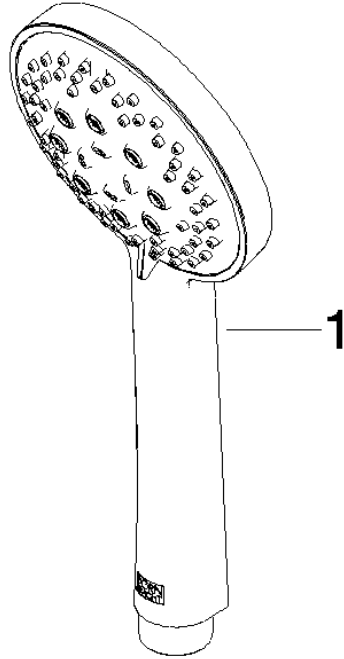

ST 050 203 9979

Fits: IMO, LULU, MEM, TARA, CL.1, LISSÉ, VAIA, META, CYO

- slide bar
- Pipe diameter 18 mm
- gauge 853 mm
- metal shower hose 1750mm with integrated anti-twist protection
- shower hose connector 3/8"
- Three or five settings: COMPACT RAIN, COMPACT SOFT FLOW, COMPACT AQUAPRESSURE FLOW, max. flow rate 15 l/min (at 3 bar)
- Function from: 7 l/min
- spray head Ø 100mm

mm [inches]

Certificates

WRAS_2009048. ACS_20 ACC LY 738. IAPMO_4976 (1).

Spare parts list

No.	Item Number	Name	Quantity used	Delivery time
1	05 17 20 726 02 90	fixing set	2	2
2	08 17 20 726 90	holder	2	2
3	09 31 11 049 90	pin	2	2
4	04 31 11 113 00 90	pin	2	2
5	08 17 97 054-00	holder	2	10
6	90 28 22 597 00-00	holder	1	10
7	12 580 970-00	Slide unit - Chrome	1	10
8	28 322 970-00	Metal shower hose 1/2" x 3/8" x 1750 mm - Chrome	1	2

Shower set - Chrome

IMO

ST 050 203 9979

Shower set - Chrome

IMO

ST 050 203 9979

ST 050 203 9979

mm [inches]

Flow rate chart

Certificates

LGA_29984.

DVGW_DW-
6517DN0129.

WRAS_2210003.

Spare parts list

No.	Item Number	Name	Quantity used	Delivery time
1	09 23 01 039 90	sieve	1	2