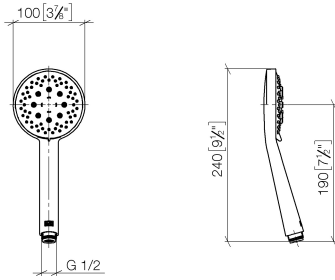

mm [inches]

Certificates

WRAS_2009048. ACS_20 ACC LY 738. IAPMO_4976 (1).

Spare parts list

No.	Item Number	Name	Quantity used	Delivery time
1	05 17 20 726 02 90	fixing set	2	2
2	08 17 20 726 90	holder	2	2
3	09 31 11 049 90	pin	2	2
4	04 31 11 113 00 90	pin	2	2
5	08 17 97 054-00	holder	2	10
6	90 28 22 597 00-00	holder	1	10
7	12 580 970-00	Slide unit - Chrome	1	10
8	28 322 970-00	Metal shower hose 1/2" x 3/8" x 1750 mm - Chrome	1	2

ST 050 203 9979

- Three or five settings: COMPACT RAIN, COMPACT SOFT FLOW, COMPACT AQUAPRESSURE FLOW, max. flow rate 15 l/min (at 3 bar)
- with anti-scale system
- spray head Ø 100mm
- 1/2" connection
- WRAS 1704043
- Function from: 7 l/min

Shower set - Chrome

IMO

ST 050 203 9979

Shower set - Chrome

IMO

ST 050 203 9979

ST 050 203 9979

mm [inches]

Flow rate chart

Certificates

LGA_29984.

DVGW_DW-
6517DN0129.

WRAS_2210003.

Spare parts list

No.	Item Number	Name	Quantity used	Delivery time
1	09 23 01 039 90	sieve	1	2