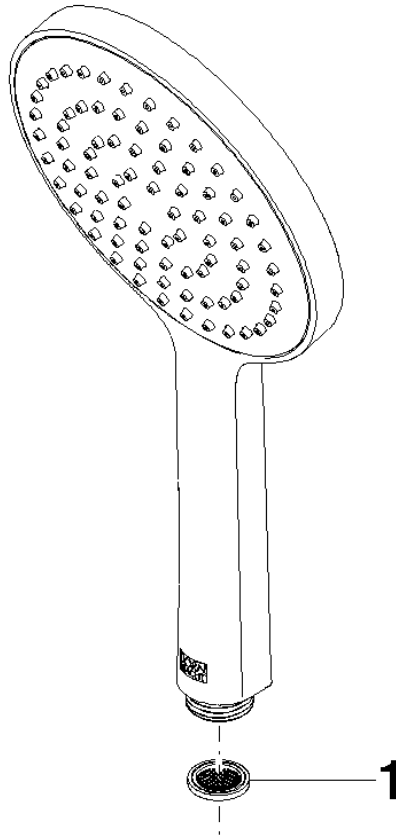

Concealed single-lever mixer with integrated shower connection with hand shower set - Chrome

IMO

ST 050 204 8979

- metal shower hose 1750mm with integrated anti-twist protection
 - Hand shower: COMPACT RAIN, max. flow rate 10 l/min (at 3 bar)
 - spray head Ø 130 mm
- Intrinsic protection against back flow.**

IMO

ST 050 204 8979

Concealed single-lever mixer with integrated shower connection with hand shower set - Chrome

IMO

ST 050 204 8979

- metal shower hose 1750mm with integrated anti-twist protection

This article does not include a hand shower!

IMO

ST 050 204 8979

Concealed single-lever mixer with integrated shower connection with hand shower set - Chrome

IMO

ST 050 204 8979

Concealed single-lever mixer with integrated shower connection with hand shower set - Chrome

ST 050 204 8070
mm [inches]

Flow rate chart

Certificates

DVGW_DW-
6517DN0129.

LGA_29983.

WRAS_2009011.

ST 050 204 8979

Spare parts list