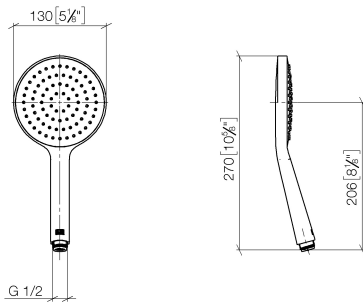

Concealed single-lever mixer with integrated shower connection with hand shower set - Chrome

IMO

ST 050 204 8979

- metal shower hose 1750mm with integrated anti-twist protection
 - Hand shower: COMPACT RAIN, max. flow rate 10 l/min (at 3 bar)
 - spray head Ø 130 mm
- Intrinsic protection against back flow.**

IMO

ST 050 204 8979

Concealed single-lever mixer with integrated shower connection with hand shower set - Chrome

IMO

ST 050 204 8979

- metal shower hose 1750mm with integrated anti-twist protection

This article does not include a hand shower!

IMO

ST 050 204 8979

Concealed single-lever mixer with integrated shower connection with hand shower set - Chrome

IMO

ST 050 204 8979

Concealed single-lever mixer with integrated shower connection with hand shower set - Chrome

ST 050 204 8070
mm [inches]

Flow rate chart

Certificates

DVGW_DW-
6517DN0129.

LGA_29983.

WRAS_2009011.

ST 050 204 8979

Spare parts list