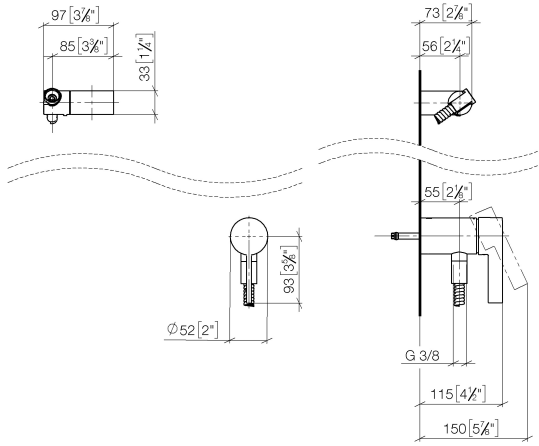

Concealed single-lever mixer with integrated shower connection with hand shower set - Chrome

IMO

ST 050 204 8979

- metal shower hose 1750mm with integrated anti-twist protection
 - Hand shower: COMPACT RAIN, max. flow rate 10 l/min (at 3 bar)
 - spray head Ø 130 mm
- Intrinsic protection against back flow.**

Concealed single-lever mixer with integrated shower connection with hand shower set - Chrome

IMO

ST 050 204 8070
mm [inches]

Certificates

Belgaqua_21-025- WRAS_2011027. LGA_29928.
27_1.

ST 050 204 8979

Spare parts list

No.	Item Number	Name	Quantity used	Delivery time
1	28 060 970-00	Wall bracket swivel - Chrome	1	10
2	28 322 970-00	Metal shower hose 1/2" x 3/8" x 1750 mm - Chrome	1	2
3	36 050 970-00	Concealed single-lever mixer with integrated shower connection - Chrome	1	10

Concealed single-lever mixer with integrated shower connection with hand shower set - Chrome

IMO

ST 050 204 8979

- COMPACT RAIN, max. flow rate 15 l/min (at 3 bar)
- with anti-scale system
- spray head Ø 130 mm
- 1/2" connection