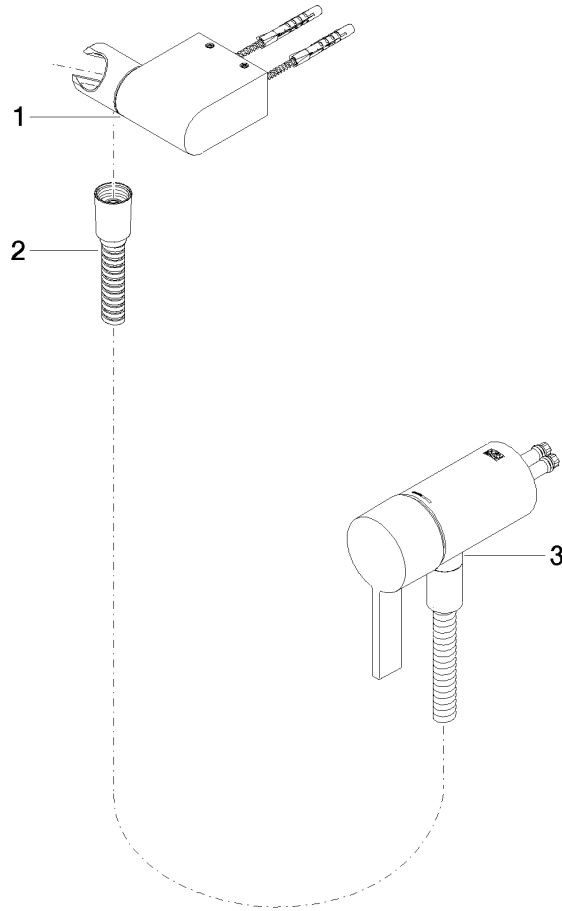

Concealed single-lever mixer with integrated shower connection with hand shower set - Chrome

IMO

ST 050 204 8979

- metal shower hose 1750mm with integrated anti-twist protection
 - Hand shower: COMPACT RAIN, max. flow rate 10 l/min (at 3 bar)
 - spray head Ø 130 mm
- Intrinsic protection against back flow.**

Concealed single-lever mixer with integrated shower connection with hand shower set - Chrome

IMO

ST 050 204 8070
mm [inches]

Certificates

Belgaqua_21-025- WRAS_2011027. LGA_29928.
27_1.

ST 050 204 8979

Spare parts list

No.	Item Number	Name	Quantity used	Delivery time
1	28 060 970-00	Wall bracket swivel - Chrome	1	10
2	28 322 970-00	Metal shower hose 1/2" x 3/8" x 1750 mm - Chrome	1	2
3	36 050 970-00	Concealed single-lever mixer with integrated shower connection - Chrome	1	10

Concealed single-lever mixer with integrated shower connection with hand shower set - Chrome

IMO

ST 050 204 8979

- COMPACT RAIN, max. flow rate 15 l/min (at 3 bar)
- with anti-scale system
- spray head Ø 130 mm
- 1/2" connection