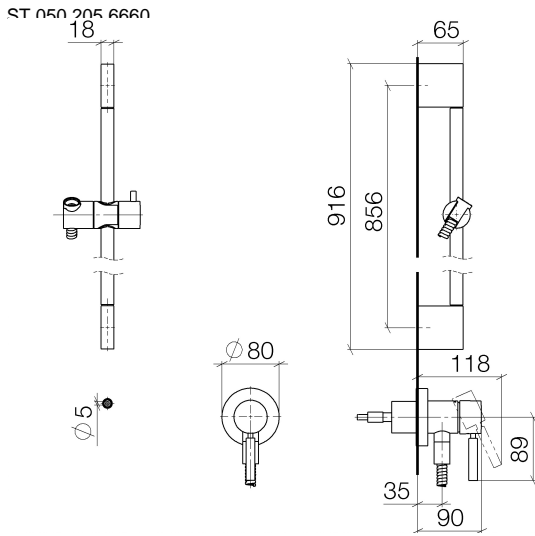

# Concealed single-lever mixer with integrated shower connection with shower set - Chrome

TARA

ST 050 205 6660

Fits: TARA, META

- cover plate Ø 78 mm
  - metal shower hose 1750mm with integrated anti-twist protection
  - slide bar
  - Three or five settings: COMPACT RAIN, COMPACT SOFT FLOW, COMPACT AQUAPRESSURE FLOW, max. flow rate l/min (at 3 bar)
  - spray head Ø 100mm
- Intrinsic protection against back flow.**

ST 050 205 6660

**Concealed single-lever mixer with integrated shower connection with shower set - Chrome**

TARA

ST 050 205 6660  
mm [inches]

**Flow rate chart**

**Certificates**

LGA\_29984.

DVGW\_DW-  
6517DN0129.

28 018 979-00  
0010

Concealed single-lever mixer with integrated shower connection with shower set - Chrome

---

TARA

ST 050 205 6660

Concealed single-lever mixer with integrated shower connection with shower set - Chrome

TARA

Certificates

Belgaqua\_21-025- WRAS\_2011027. LGA\_29569.  
27\_1.

ST 050 205 6660

Spare parts list

No.	Item Number	Name	Quantity used	Delivery time
1	05 17 20 726 02 90	fixing set	1	2
2	09 31 11 049 90	pin	2	2
3	04 31 11 113 00 90	pin	2	2
4	08 17 97 054-00	holder	2	10
5	90 28 22 597 00-00	holder	1	10
6	28 322 970-00	Metal shower hose 1/2" x 3/8" x 1750 mm - Chrome	1	2
7	12 580 970-00	Slide unit - Chrome	1	10
8	90 14 20 026 00 90	seal	1	2
9	36 045 660-00	Concealed single-lever mixer with cover plate with integrated shower connection - Chrome	1	10