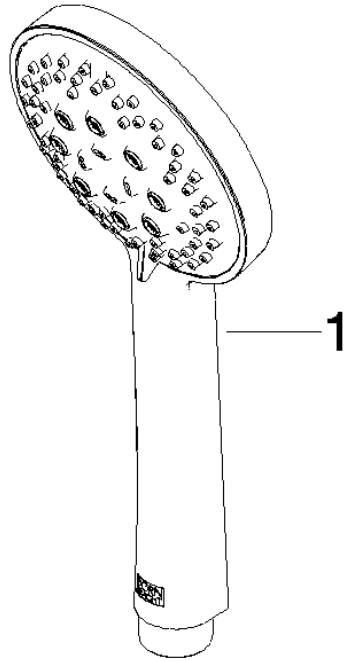

# Concealed single-lever mixer with integrated shower connection with shower set - Chrome

TARA

ST 050 205 6660

Fits: TARA, META

- cover plate Ø 78 mm
  - metal shower hose 1750mm with integrated anti-twist protection
  - slide bar
  - Three or five settings: COMPACT RAIN, COMPACT SOFT FLOW, COMPACT AQUAPRESSURE FLOW, max. flow rate l/min (at 3 bar)
  - spray head Ø 100mm
- Intrinsic protection against back flow.**

ST 050 205 6660

**Concealed single-lever mixer with integrated shower connection with shower set - Chrome**

TARA

ST 050 205 6660  
mm [inches]

**Flow rate chart**

**Certificates**

LGA\_29984.

DVGW\_DW-  
6517DN0129.

WRAS\_2210003.

ST 050 205 6660

Spare parts list

No.	Item Number	Name	Quantity used	Delivery time
1	09 23 01 039 90	sieve	1	2

**Concealed single-lever mixer with integrated shower connection with shower set - Chrome**

TARA

ST 050 205 6660

Fits: TARA, META

- cover plate Ø 78 mm
- metal shower hose 1750mm with integrated anti-twist protection
- slide bar

**This article does not include a hand shower!**

**Intrinsic protection against back flow.**