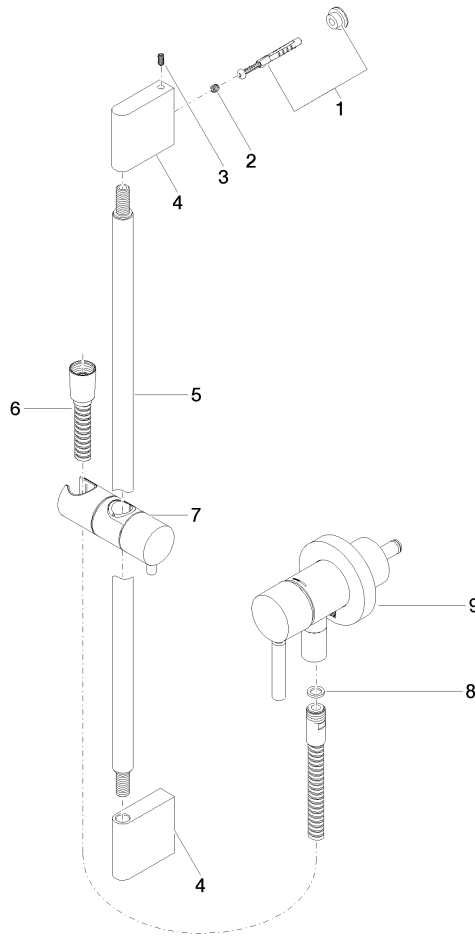

ST 050 205 6660

**Concealed single-lever mixer with integrated shower connection with shower set - Chrome**

TARA

ST 050 205 6660  
mm [inches]

**Flow rate chart**

**Certificates**

LGA\_29984.

DVGW\_DW-  
6517DN0129.

TARA

ST 050 205 6660

Fits: TARA, META

- cover plate Ø 78 mm
- metal shower hose 1750mm with integrated anti-twist protection
- slide bar

**This article does not include a hand shower!**

**Intrinsic protection against back flow.**

28 018 979-00  
0010

Concealed single-lever mixer with integrated shower connection with shower set - Chrome

---

TARA

ST 050 205 6660

Concealed single-lever mixer with integrated shower connection with shower set - Chrome

TARA

Certificates

Belgaqua\_21-025- WRAS\_2011027. LGA\_29569.  
27\_1.

ST 050 205 6660

Spare parts list

No.	Item Number	Name	Quantity used	Delivery time
1	05 17 20 726 02 90	fixing set	1	2
2	09 31 11 049 90	pin	2	2
3	04 31 11 113 00 90	pin	2	2
4	08 17 97 054-00	holder	2	10
5	90 28 22 597 00-00	holder	1	10
6	28 322 970-00	Metal shower hose 1/2" x 3/8" x 1750 mm - Chrome	1	2
7	12 580 970-00	Slide unit - Chrome	1	10
8	90 14 20 026 00 90	seal	1	2
9	36 045 660-00	Concealed single-lever mixer with cover plate with integrated shower connection - Chrome	1	10