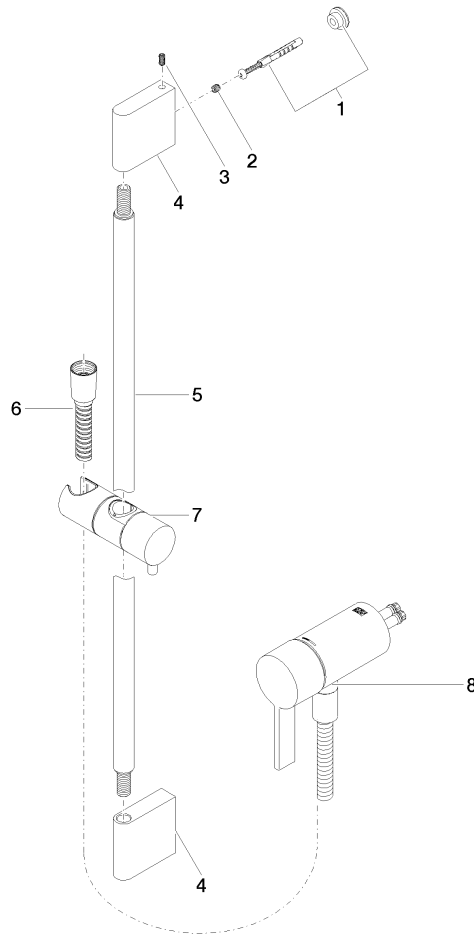

Concealed single-lever mixer with integrated shower connection with shower set - Chrome

IMO

ST 050 205 9979

- metal shower hose 1750mm with integrated anti-twist protection
 - slide bar
 - Pipe diameter 18 mm
 - Hand shower: COMPACT RAIN, max. flow rate 15 l/min (at 3 bar)
 - spray head Ø 130 mm
- Intrinsic protection against back flow.**

Required miscellaneous

Hand shower FlowReduce - Chrome 28 016 979-00 0010

Required miscellaneous

Hand shower FlowReduce - Chrome 28 018 979-00 0010

Concealed single-lever mixer with integrated shower connection with shower set - Chrome

ST 050 205 0070
mm [inches]

Certificates

Belgaqua_21-025- WRAS_2011027. LGA_29928.
27_1.

ST 050 205 9979

Spare parts list

No.	Item Number	Name	Quantity used	Delivery time
1	05 17 20 726 02 90	fixing set	1	2
2	09 31 11 049 90	pin	2	2
3	04 31 11 113 00 90	pin	2	2
4	08 17 97 054-00	holder	2	10
5	90 28 22 597 00-00	holder	1	10
6	28 322 970-00	Metal shower hose 1/2" x 3/8" x 1750 mm - Chrome	1	2
7	12 580 970-00	Slide unit - Chrome	1	10
9	36 050 970-00	Concealed single-lever mixer with integrated shower connection - Chrome	1	10

Concealed single-lever mixer with integrated shower connection with shower set - Chrome

IMO

ST 050 205 9979

- COMPACT RAIN, max. flow rate 15 l/min (at 3 bar)
- with anti-scale system
- spray head Ø 130 mm
- 1/2" connection