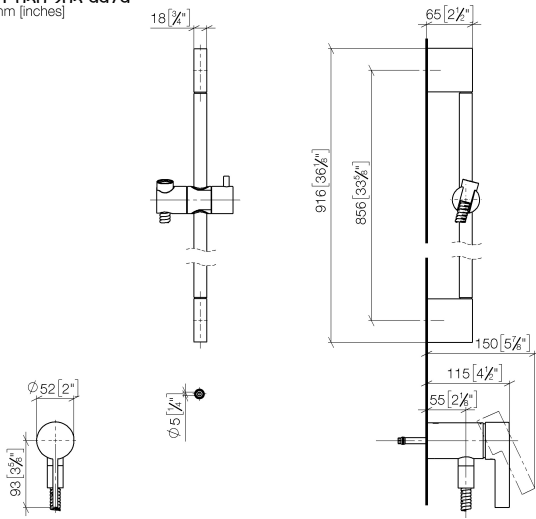

Concealed single-lever mixer with integrated shower connection with shower set - Chrome

IMO

ST 050 205 9979

- metal shower hose 1750mm with integrated anti-twist protection
 - slide bar
 - Pipe diameter 18 mm
 - Hand shower: COMPACT RAIN, max. flow rate 15 l/min (at 3 bar)
 - spray head Ø 130 mm
- Intrinsic protection against back flow.**

IMO

ST 050 205 9979

Concealed single-lever mixer with integrated shower connection with shower set - Chrome

IMO

ST 050 205 9979

- metal shower hose 1750mm with integrated anti-twist protection
- slide bar
- Pipe diameter 18 mm

ST 050 205 0070
mm [inches]

Certificates

Belgaqua_21-025- WRAS_2011027. LGA_29928.
27_1.

ST 050 205 9979

Spare parts list

No.	Item Number	Name	Quantity used	Delivery time
1	05 17 20 726 02 90	fixing set	1	2
2	09 31 11 049 90	pin	2	2
3	04 31 11 113 00 90	pin	2	2
4	08 17 97 054-00	holder	2	10
5	90 28 22 597 00-00	holder	1	10
6	28 322 970-00	Metal shower hose 1/2" x 3/8" x 1750 mm - Chrome	1	2
7	12 580 970-00	Slide unit - Chrome	1	10
9	36 050 970-00	Concealed single-lever mixer with integrated shower connection - Chrome	1	10

Concealed single-lever mixer with integrated shower connection with shower set - Chrome

IMO

ST 050 205 9979

- COMPACT RAIN, max. flow rate 15 l/min (at 3 bar)
- with anti-scale system
- spray head Ø 130 mm
- 1/2" connection