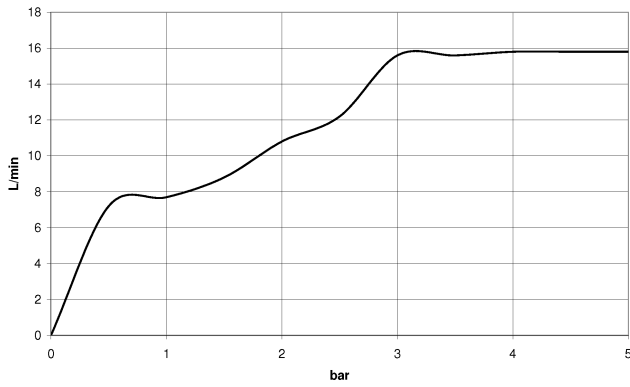

Flow rate chart

Certificates

LGA_29984.

DVGW_DW-
6517DN0129.

WRAS_2210003.