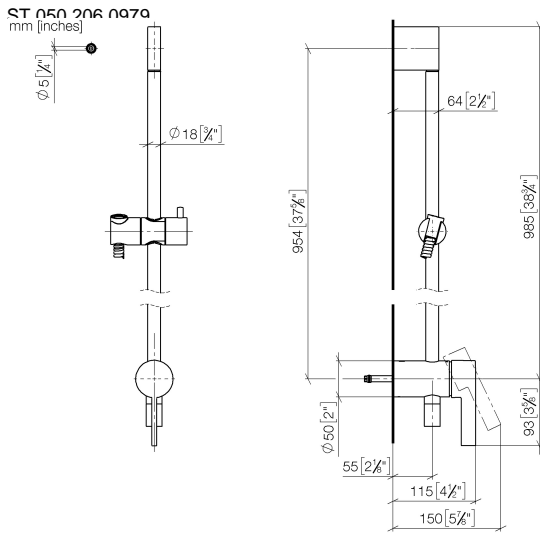

Concealed single-lever mixer with integrated shower connection with shower set - Chrome

IMO

ST 050 206 0979

- metal shower hose 1750mm with integrated anti-twist protection
 - slide bar
 - Pipe diameter 18 mm
 - Hand shower: Three or five settings: COMPACT RAIN, COMPACT SOFT FLOW, COMPACT AQUAPRESSURE FLOW, max. flow rate 15 l/min (at 3 bar)
 - spray head Ø 100mm
- Intrinsic protection against back flow.**

ST 050 206 0979

Concealed single-lever mixer with integrated shower connection with shower set - Chrome

IMO

ST 050 206 0979

- metal shower hose 1750mm with integrated anti-twist protection
- slide bar
- Pipe diameter 18 mm

IMO

Certificates

Belgaqua_21-025- WRAS_2011027. LGA_29928.
27_1.

ST 050 206 0979

Spare parts list

No.	Item Number	Name	Quantity used	Delivery time
1	05 17 20 726 02 90	fixing set	1	2
2	09 31 11 049 90	pin	2	2
3	04 31 11 113 00 90	pin	2	2
4	08 17 97 054-00	holder	1	10
5	90 28 22 782 00-00	pipe	1	10
6	28 322 970-00	Metal shower hose 1/2" x 3/8" x 1750 mm - Chrome	1	2
7	12 580 970-00	Slide unit - Chrome	1	10
8	90 19 97 002 00-00	connection	1	10
9	90 14 20 026 00 90	seal	1	2

Concealed single-lever mixer with integrated shower connection with shower set - Chrome

IMO

ST 050 206 0979

- Three or five settings: COMPACT RAIN, COMPACT SOFT FLOW, COMPACT AQUAPRESSURE FLOW, max. flow rate 15 l/min (at 3 bar)
- with anti-scale system
- spray head Ø 100mm
- 1/2" connection
- WRAS 1704043
- Function from: 7 l/min