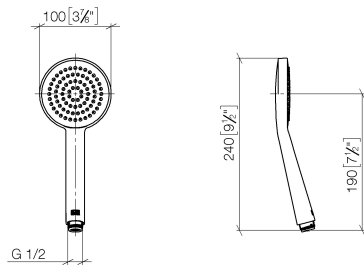

ST 050 302 4892

- shower with fixed riser projection 452mm
- Rain shower: PURE RAIN, max. flow rate 7 l/min (at 3 bar)
- Function from: 6 l/min
- rain shower Ø 220 mm
- rain shower with anti-scale system
- Hand shower: COMPACT RAIN, max. flow rate 15 l/min (at 3 bar)
- rotary diverter with volume control and shut-off function
- slide-on rosettes Ø 70 mm
- height of fittings up to rain shower (bottom edge) 964mm
- height of fittings up to top edge of elbow 1267mm
- gauge 150 mm - 13 mm
- metal shower hose 1750mm with integrated anti-twist protection
- 1/2" connection
- slide bar
- Pipe diameter 23.5 mm

TARA Shower pipe with shower thermostat 220 mm - Dark Chrome

TARA

ST 050 302 4892

TARA Shower pipe with shower thermostat 220 mm - Dark Chrome

TARA

ST 050 302 4892

ST 050 302 4892

mm [inches]

Flow rate chart

Certificates

DVGW_DW-
6517DN0129.

LGA_29981.

ST 050 302 4892

Parts for other finishes can be found here: [Chrome](#)

- shower with fixed riser projection 452mm
- Rain shower: PURE RAIN, max. flow rate 7 l/min (at 3 bar)
- Function from: 6 l/min
- rain shower Ø 220 mm
- rain shower with anti-scale system
- rotary diverter with volume control and shut-off function
- slide-on rosettes Ø 70 mm
- height of fittings up to rain shower (bottom edge) 964mm
- height of fittings up to top edge of elbow 1267mm
- gauge 150 mm - 13 mm
- metal shower hose 1750mm with integrated anti-twist protection
- 1/2" connection
- slide bar
- Pipe diameter 23.5 mm
- This product can help a building meet the requirements of Green Building Rating Systems, e.g. LEED®, BREEAM®, DGNB
- WRAS 2204013