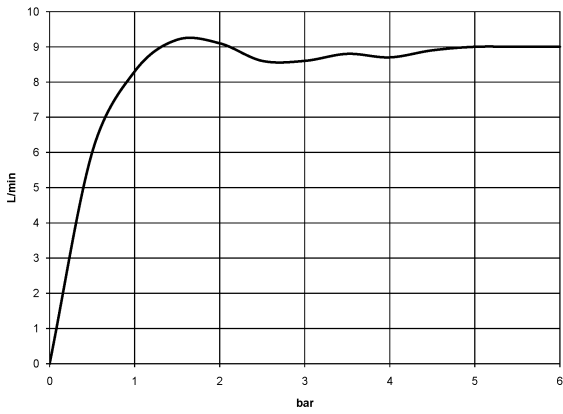

Hand shower FlowReduce - Dark Chrome

28 016 979-19
0010

TARA Shower pipe with shower thermostat 220 mm - Dark Chrome

TARA

ST 050 302 4892

ST 050 302 4892

Flow rate chart

Certificates