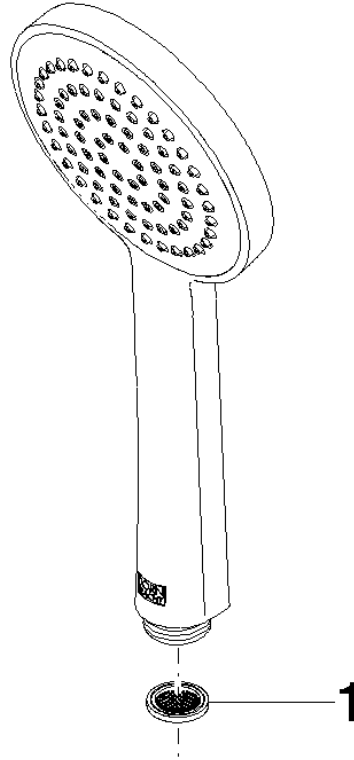

ST 050 302 4892

- shower with fixed riser projection 452mm
- Rain shower: PURE RAIN, max. flow rate 7 l/min (at 3 bar)
- Function from: 6 l/min
- rain shower Ø 220 mm
- rain shower with anti-scale system
- Hand shower: COMPACT RAIN, max. flow rate 15 l/min (at 3 bar)
- rotary diverter with volume control and shut-off function
- slide-on rosettes Ø 70 mm
- height of fittings up to rain shower (bottom edge) 964mm
- height of fittings up to top edge of elbow 1267mm
- gauge 150 mm - 13 mm
- metal shower hose 1750mm with integrated anti-twist protection
- 1/2" connection
- slide bar
- Pipe diameter 23.5 mm

TARA Shower pipe with shower thermostat 220 mm - Dark Chrome

TARA

ST 050 302 4892

TARA Shower pipe with shower thermostat 220 mm - Dark Chrome

TARA

ST 050 302 4892

ST 050 302 4892

mm [inches]

Flow rate chart

Certificates

DVGW_DW-
6517DN0129.

LGA_29981.

ST 050 302 4892

Parts for other finishes can be found here: [Chrome](#)

- shower with fixed riser projection 452mm
- Rain shower: PURE RAIN, max. flow rate 7 l/min (at 3 bar)
- Function from: 6 l/min
- rain shower Ø 220 mm
- rain shower with anti-scale system
- rotary diverter with volume control and shut-off function
- slide-on rosettes Ø 70 mm
- height of fittings up to rain shower (bottom edge) 964mm
- height of fittings up to top edge of elbow 1267mm
- gauge 150 mm - 13 mm
- metal shower hose 1750mm with integrated anti-twist protection
- 1/2" connection
- slide bar
- Pipe diameter 23.5 mm
- This product can help a building meet the requirements of Green Building Rating Systems, e.g. LEED®, BREEAM®, DGNB
- WRAS 2204013