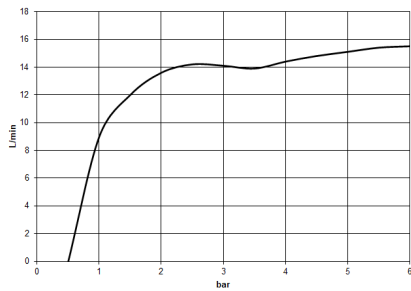

TARA Shower pipe with shower thermostat 220 mm - Dark Chrome

TARA

ST 050 302 4892

TARA Shower pipe with shower thermostat 220 mm - Dark Chrome

TARA

ST 050 302 4892

ST 050 302 4892

mm [inches]

Flow rate chart

Certificates

DVGW_DW-
6517DN0129.

LGA_29981.

ST 050 302 4892

Parts for other finishes can be found here: [Chrome](#)

- shower with fixed riser projection 452mm
- Rain shower: PURE RAIN, max. flow rate 7 l/min (at 3 bar)
- Function from: 6 l/min
- rain shower Ø 220 mm
- rain shower with anti-scale system
- rotary diverter with volume control and shut-off function
- slide-on rosettes Ø 70 mm
- height of fittings up to rain shower (bottom edge) 964mm
- height of fittings up to top edge of elbow 1267mm
- gauge 150 mm - 13 mm
- metal shower hose 1750mm with integrated anti-twist protection
- 1/2" connection
- slide bar
- Pipe diameter 23.5 mm
- This product can help a building meet the requirements of Green Building Rating Systems, e.g. LEED®, BREEAM®, DGNB
- WRAS 2204013