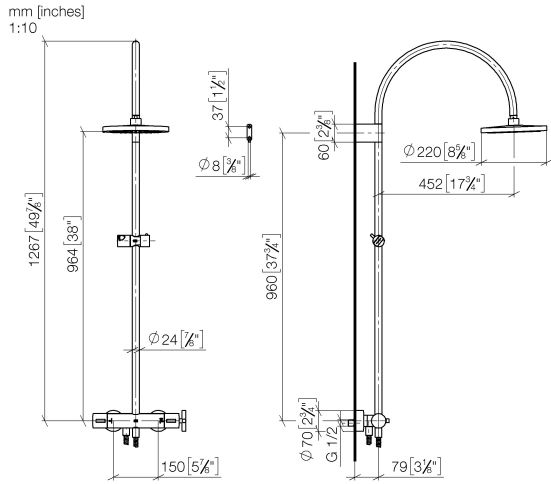

Flow rate chart

Certificates

DVGW_DW-
6517DN0129.

LGA_29981.

ST 050 302 4892

Parts for other finishes can be found here: [Chrome](#)

- shower with fixed riser projection 452mm
- Rain shower: PURE RAIN, max. flow rate 7 l/min (at 3 bar)
- Function from: 6 l/min
- rain shower Ø 220 mm
- rain shower with anti-scale system
- rotary diverter with volume control and shut-off function
- slide-on rosettes Ø 70 mm
- height of fittings up to rain shower (bottom edge) 964mm
- height of fittings up to top edge of elbow 1267mm
- gauge 150 mm - 13 mm
- metal shower hose 1750mm with integrated anti-twist protection
- 1/2" connection
- slide bar
- Pipe diameter 23.5 mm
- This product can help a building meet the requirements of Green Building Rating Systems, e.g. LEED®, BREEAM®, DGNB
- WRAS 2204013

TARA Shower pipe with shower thermostat 220 mm - Dark Chrome

TARA

ST 050 302 4892

ST 050 302 4892

Required miscellaneous

Hand shower - Dark Chrome

28 016 979-19

Required miscellaneous

Hand shower FlowReduce - Dark Chrome

28 016 979-19
0010

TARA Shower pipe with shower thermostat 220 mm - Dark Chrome

TARA

ST 050 302 4892

ST 050 302 4892

Flow rate chart

Certificates

Belgaqua_22_283_2 WRAS_2204013. LGA_38737.
7_8.

ST 050 302 4892

Parts for other finishes can be found here: [Chrome](#)

Spare parts list

No.	Item Number	Name	Quantity used	Delivery time
1	90 12 05 092 20-19	shower	1	20
2	04 28 22 346 00-19	pipe	1	20
3	09 14 10 008 90	seal	1	2
4	90 17 11 150 00-19	holder	1	20
5	28 322 970-19	Metal shower hose 1/2" x 3/8" x 1750 mm - Dark Chrome	1	20
6	12 570 970-19	Slide unit - Dark Chrome	1	20
7	90 28 22 349 00-19	pipe	1	20
8	04 17 01 250 00-19	connection	1	20
9	90 17 33 015 00-19	handle	1	20
10	90 14 20 026 00 90	seal	1	2
11	90 17 33 021 00-19	handle	1	20