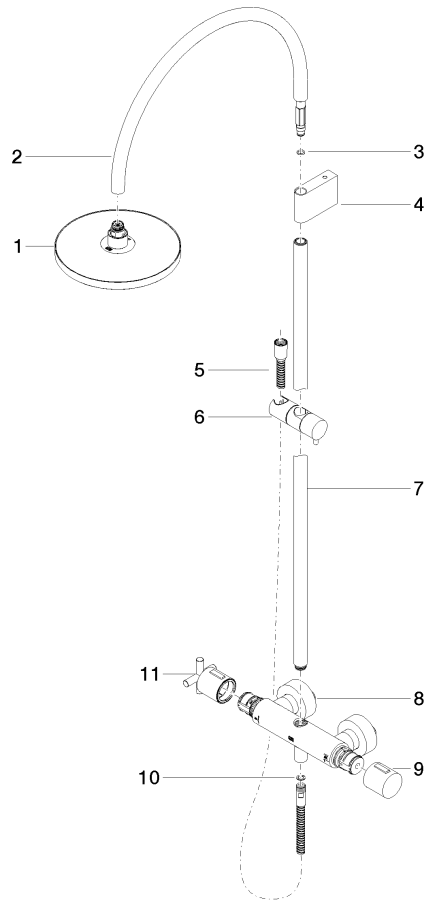

Flow rate chart

Certificates

DVGW_DW-
6517DN0129.

LGA_29981.

ST 050 302 4892

Parts for other finishes can be found here: [Chrome](#)

- shower with fixed riser projection 452mm
- Rain shower: PURE RAIN, max. flow rate 7 l/min (at 3 bar)
- Function from: 6 l/min
- rain shower Ø 220 mm
- rain shower with anti-scale system
- rotary diverter with volume control and shut-off function
- slide-on rosettes Ø 70 mm
- height of fittings up to rain shower (bottom edge) 964mm
- height of fittings up to top edge of elbow 1267mm
- gauge 150 mm - 13 mm
- metal shower hose 1750mm with integrated anti-twist protection
- 1/2" connection
- slide bar
- Pipe diameter 23.5 mm
- This product can help a building meet the requirements of Green Building Rating Systems, e.g. LEED®, BREEAM®, DGNB
- WRAS 2204013

TARA Shower pipe with shower thermostat 220 mm - Dark Chrome

TARA

ST 050 302 4892

ST 050 302 4892

Required miscellaneous

Hand shower - Dark Chrome

28 016 979-19

Required miscellaneous

Hand shower FlowReduce - Dark Chrome

28 016 979-19
0010

TARA Shower pipe with shower thermostat 220 mm - Dark Chrome

TARA

ST 050 302 4892

ST 050 302 4892

Flow rate chart

Certificates

Belgaqua_22_283_2 WRAS_2204013. LGA_38737.
7_8.

ST 050 302 4892

Parts for other finishes can be found here: [Chrome](#)

Spare parts list

No.	Item Number	Name	Quantity used	Delivery time
1	90 12 05 092 20-19	shower	1	20
2	04 28 22 346 00-19	pipe	1	20
3	09 14 10 008 90	seal	1	2
4	90 17 11 150 00-19	holder	1	20
5	28 322 970-19	Metal shower hose 1/2" x 3/8" x 1750 mm - Dark Chrome	1	20
6	12 570 970-19	Slide unit - Dark Chrome	1	20
7	90 28 22 349 00-19	pipe	1	20
8	04 17 01 250 00-19	connection	1	20
9	90 17 33 015 00-19	handle	1	20
10	90 14 20 026 00 90	seal	1	2
11	90 17 33 021 00-19	handle	1	20