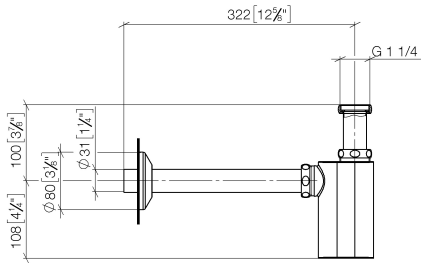

**MADISON Siphon for basin 1 1/4" - Durabronz (23kt Gold)**

10 040 970

• rosette Ø 80 mm

	Durabronz (23kt Gold)	10 040 970-09
	Chrome	10 040 970-00
	Brushed Platinum	10 040 970-06
	Platinum	10 040 970-08
	Dark Chrome	10 040 970-19
	Brushed Durabronz (23kt Gold)	10 040 970-28
	Brushed Champagne (22kt Gold)	10 040 970-46
	Champagne (22kt Gold)	10 040 970-47
	Brushed Dark Platinum	10 040 970-99

# MADISON Siphon for basin 1 1/4" - Durabronz (23kt Gold)

10 040 970

mm [inches]

**MADISON Siphon for basin 1 1/4" - Durabronz (23kt Gold)**

10 040 970

Parts for other finishes can be found here: [Chrome](#)

**Spare parts list**

No.	Item Number	Name	Quantity used	Delivery time
1	09 28 23 005-09	Pipe Ø 32 x 0,75 x 110 mm - Durabronz (23kt Gold)	1	40
2	09 14 05 017 90	seal	1	2
3	09 23 30 015-09	nut	3	40
4	09 28 10 003 90	ring	1	2
5	09 14 05 016 90	Washer NBR 70 39,0 x 29,0 x 2,0 mm -	2	2
6	09 28 23 006 90	pipe	1	2
7	09 19 22 080-09	casing	1	40
8	09 28 23 002-09	pipe	1	40
9	90 27 01 015 00-09	rosette	1	-