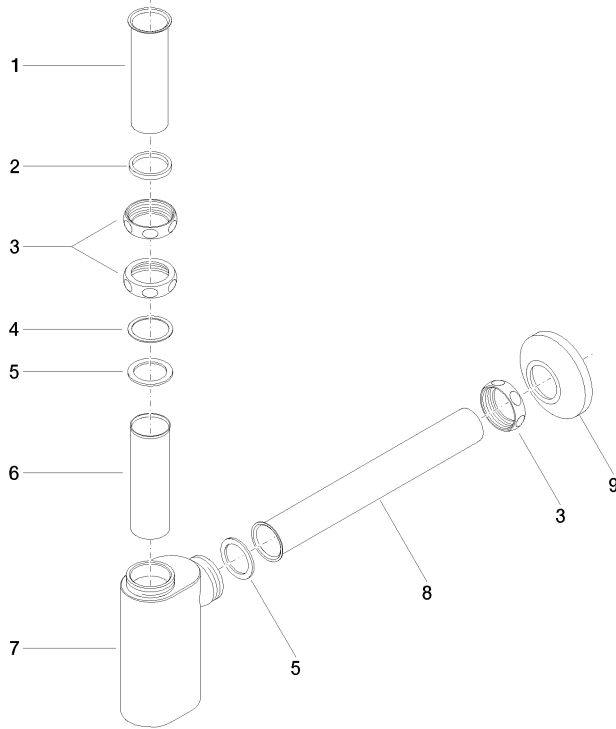

**MADISON Siphon for basin 1 1/4" - Durabronz (23kt Gold)**

10 040 970

• rosette Ø 80 mm

	Durabronz (23kt Gold)	10 040 970-09
	Chrome	10 040 970-00
	Brushed Platinum	10 040 970-06
	Platinum	10 040 970-08
	Dark Chrome	10 040 970-19
	Brushed Durabronz (23kt Gold)	10 040 970-28
	Brushed Champagne (22kt Gold)	10 040 970-46
	Champagne (22kt Gold)	10 040 970-47
	Brushed Dark Platinum	10 040 970-99

# MADISON Siphon for basin 1 1/4" - Durabronz (23kt Gold)

10 040 970

mm [inches]

**MADISON Siphon for basin 1 1/4" - Durabronz (23kt Gold)**

10 040 970

Parts for other finishes can be found here: [Chrome](#)

**Spare parts list**

No.	Item Number	Name	Quantity used	Delivery time
1	09 28 23 005-09	Pipe Ø 32 x 0,75 x 110 mm - Durabronz (23kt Gold)	1	40
2	09 14 05 017 90	seal	1	2
3	09 23 30 015-09	nut	3	40
4	09 28 10 003 90	ring	1	2
5	09 14 05 016 90	Washer NBR 70 39,0 x 29,0 x 2,0 mm -	2	2
6	09 28 23 006 90	pipe	1	2
7	09 19 22 080-09	casing	1	40
8	09 28 23 002-09	pipe	1	40
9	90 27 01 015 00-09	rosette	1	-