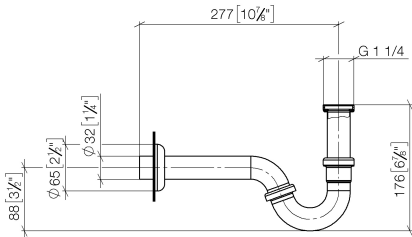

Siphon for bidet 1 1/4" - Brushed Champagne (22kt Gold)

10 050 970 Product version from 10/1/2023

• rosette Ø 65 mm

	Brushed Champagne (22kt Gold)	10 050 970-46
	Chrome	10 050 970-00
	Brushed Platinum	10 050 970-06
	Platinum	10 050 970-08
	Durabass (23kt Gold)	10 050 970-09
	Dark Chrome	10 050 970-19
	Light Gold	10 050 970-26
	Brushed Light Gold	10 050 970-27
	Brushed Durabass (23kt Gold)	10 050 970-28
	Matte Black	10 050 970-33
	Brushed Bronze	10 050 970-42
	Champagne (22kt Gold)	10 050 970-47
	Brushed Chrome	10 050 970-93
	Brushed Dark Platinum	10 050 970-99

Siphon for bidet 1 1/4" - Brushed Champagne (22kt Gold)

10 050 970 Product version from 10/1/2023

mm [inches]

Siphon for bidet 1 1/4" - Brushed Champagne (22kt Gold)

10 050 970 Product version from 10/1/2023

Parts for other finishes can be found here: [Chrome](#)

Spare parts list

No.	Item Number	Name	Quantity used	Delivery time
1	09 14 05 018 90	seal	2	2
2	09 28 23 011-46	pipe	1	30
3	09 23 30 021-46	nut	3	30
4	09 14 20 006 90	seal	1	2
5	09 14 05 027 90	seal	1	2
6	09 28 23 029-46	pipe	1	30
7	09 28 23 013-46	pipe	1	30
8	09 27 01 013-46	rosette	1	30