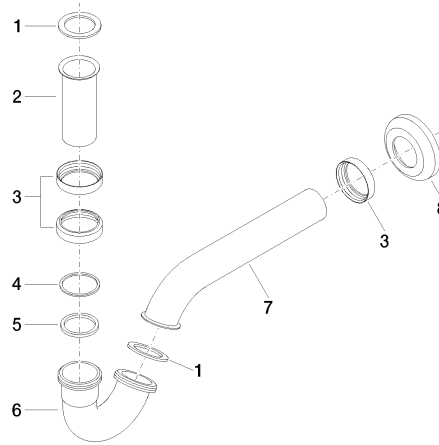

Siphon for bidet 1 1/4" - Brushed Champagne (22kt Gold)

10 050 970 Product version from 10/1/2023

• rosette Ø 65 mm

	Brushed Champagne (22kt Gold)	10 050 970-46
	Chrome	10 050 970-00
	Brushed Platinum	10 050 970-06
	Platinum	10 050 970-08
	Durabass (23kt Gold)	10 050 970-09
	Dark Chrome	10 050 970-19
	Light Gold	10 050 970-26
	Brushed Light Gold	10 050 970-27
	Brushed Durabass (23kt Gold)	10 050 970-28
	Matte Black	10 050 970-33
	Brushed Bronze	10 050 970-42
	Champagne (22kt Gold)	10 050 970-47
	Brushed Chrome	10 050 970-93
	Brushed Dark Platinum	10 050 970-99

Siphon for bidet 1 1/4" - Brushed Champagne (22kt Gold)

10 050 970 Product version from 10/1/2023

mm [inches]

Siphon for bidet 1 1/4" - Brushed Champagne (22kt Gold)

10 050 970 Product version from 10/1/2023

Parts for other finishes can be found here: [Chrome](#)

Spare parts list

No.	Item Number	Name	Quantity used	Delivery time
1	09 14 05 018 90	seal	2	2
2	09 28 23 011-46	pipe	1	30
3	09 23 30 021-46	nut	3	30
4	09 14 20 006 90	seal	1	2
5	09 14 05 027 90	seal	1	2
6	09 28 23 029-46	pipe	1	30
7	09 28 23 013-46	pipe	1	30
8	09 27 01 013-46	rosette	1	30