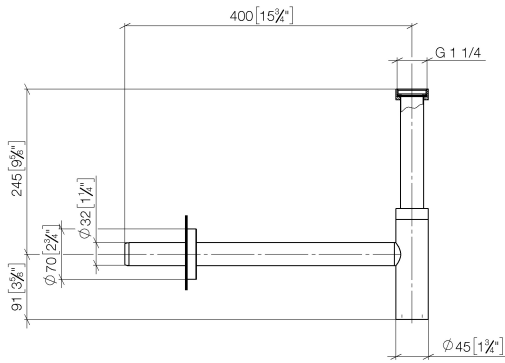

## Siphon for basin - Brushed Dark Platinum

10 060 970 Product version from 10/1/2023

• rosette Ø 70 mm

	Brushed Dark Platinum	10 060 970-99
	Chrome	10 060 970-00
	Brushed Platinum	10 060 970-06
	Platinum	10 060 970-08
	Durabross (23kt Gold)	10 060 970-09
	Dark Chrome	10 060 970-19
	Light Gold	10 060 970-26
	Brushed Light Gold	10 060 970-27
	Brushed Durabross (23kt Gold)	10 060 970-28
	Matte Black	10 060 970-33
	Brushed Bronze	10 060 970-42
	Brushed Champagne (22kt Gold)	10 060 970-46
	Champagne (22kt Gold)	10 060 970-47
	Brushed Chrome	10 060 970-93

## Siphon for basin - Brushed Dark Platinum

10 060 970 Product version from 10/1/2023

mm [inches]