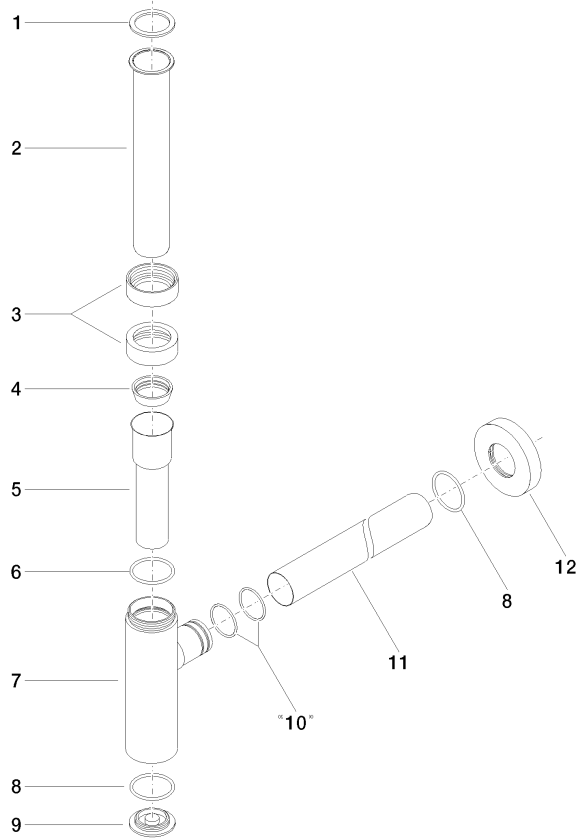

## Siphon for basin - Brushed Dark Platinum

10 060 970 Product version from 10/1/2023

• rosette Ø 70 mm

	Brushed Dark Platinum	10 060 970-99
	Chrome	10 060 970-00
	Brushed Platinum	10 060 970-06
	Platinum	10 060 970-08
	Durabross (23kt Gold)	10 060 970-09
	Dark Chrome	10 060 970-19
	Light Gold	10 060 970-26
	Brushed Light Gold	10 060 970-27
	Brushed Durabross (23kt Gold)	10 060 970-28
	Matte Black	10 060 970-33
	Brushed Bronze	10 060 970-42
	Brushed Champagne (22kt Gold)	10 060 970-46
	Champagne (22kt Gold)	10 060 970-47
	Brushed Chrome	10 060 970-93

## Siphon for basin - Brushed Dark Platinum

10 060 970 Product version from 10/1/2023

mm [inches]

## Siphon for basin - Brushed Dark Platinum

10 060 970 Product version from 10/1/2023

Parts for other finishes can be found here: [Chrome](#)

### Spare parts list

No.	Item Number	Name	Quantity used	Delivery time
1	09 14 20 060 90	seal	1	2
2	09 28 23 007-99	pipe	1	20
3	09 23 30 022-99	nut	2	20
4	09 14 03 015 90	seal	1	2
5	09 28 23 019-99	pipe	1	-
Spare part can no longer be ordered, please order the replacement item				
6	09 14 10 149 90	seal	1	2
7	04 11 01 045 00-99	casing	1	20
8	09 14 10 148 90	seal	2	2
9	09 21 02 004-99	lid	1	20
10	09 14 10 112 90	seal	2	2
11	09 28 23 018-99	pipe	1	20
12	09 27 20 060-99	rosette	1	20