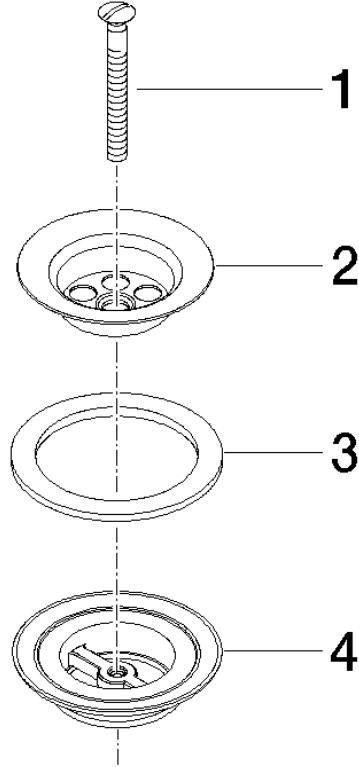

Grated waste 1 1/4" - Brushed Platinum

10 100 970 Product version from 10/1/2023

	Brushed Platinum	10 100 970-06
	Chrome	10 100 970-00
	Platinum	10 100 970-08
	Durabress (23kt Gold)	10 100 970-09
	Dark Chrome	10 100 970-19
	Light Gold	10 100 970-26
	Brushed Light Gold	10 100 970-27
	Brushed Durabress (23kt Gold)	10 100 970-28
	Brushed Bronze	10 100 970-42
	Brushed Champagne (22kt Gold)	10 100 970-46
	Champagne (22kt Gold)	10 100 970-47
	Brushed Chrome	10 100 970-93
	Brushed Dark Platinum	10 100 970-99

Grated waste 1 1/4" - Brushed Platinum

10 100 970 Product version from 10/1/2023

Grated waste 1 1/4" - Brushed Platinum

10 100 970 Product version from 10/1/2023

Grated waste 1 1/4" - Brushed Platinum

10 100 970 Product version from 10/1/2023

Parts for other finishes can be found here: [Chrome](#)

Spare parts list

No.	Item Number	Name	Quantity used	Delivery time
3	09 14 03 005 90	seal	1	60
4	09 11 01 007-07	pop-up waste	1	60