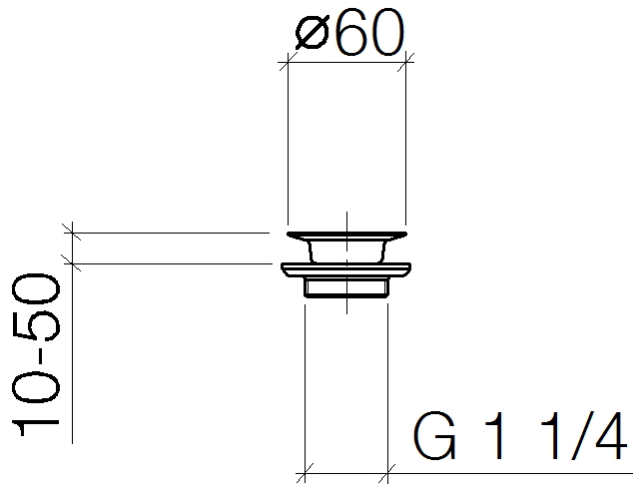

Grated waste 1 1/4" - Brushed Platinum

10 100 970 Product version from 10/1/2023

	Brushed Platinum	10 100 970-06
	Chrome	10 100 970-00
	Platinum	10 100 970-08
	Durabress (23kt Gold)	10 100 970-09
	Dark Chrome	10 100 970-19
	Light Gold	10 100 970-26
	Brushed Light Gold	10 100 970-27
	Brushed Durabress (23kt Gold)	10 100 970-28
	Brushed Bronze	10 100 970-42
	Brushed Champagne (22kt Gold)	10 100 970-46
	Champagne (22kt Gold)	10 100 970-47
	Brushed Chrome	10 100 970-93
	Brushed Dark Platinum	10 100 970-99

Grated waste 1 1/4" - Brushed Platinum

10 100 970 Product version from 10/1/2023

Grated waste 1 1/4" - Brushed Platinum

10 100 970 Product version from 10/1/2023

Grated waste 1 1/4" - Brushed Platinum

10 100 970 Product version from 10/1/2023