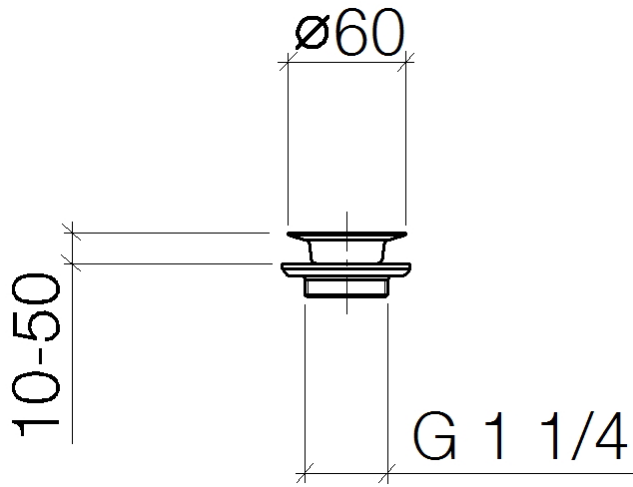

Grated waste 1 1/4" - Durabross (23kt Gold)

---

10 100 970 Product version from 10/1/2023