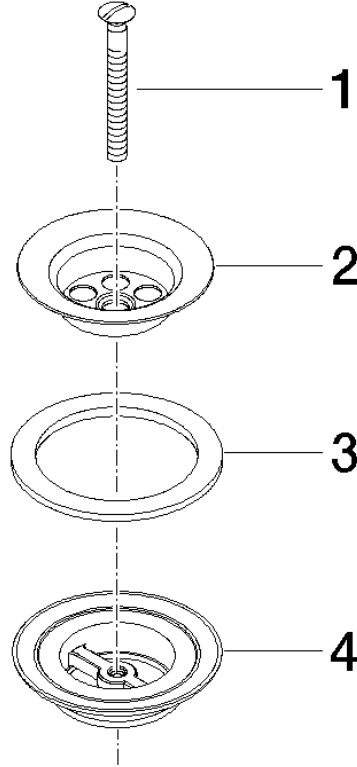

## Grated waste 1 1/4" - Durabross (23kt Gold)

10 100 970 Product version from 10/1/2023

	Durabross (23kt Gold)	10 100 970-09
	Chrome	10 100 970-00
	Brushed Platinum	10 100 970-06
	Platinum	10 100 970-08
	Dark Chrome	10 100 970-19
	Light Gold	10 100 970-26
	Brushed Light Gold	10 100 970-27
	Brushed Durabross (23kt Gold)	10 100 970-28
	Brushed Bronze	10 100 970-42
	Brushed Champagne (22kt Gold)	10 100 970-46
	Champagne (22kt Gold)	10 100 970-47
	Brushed Chrome	10 100 970-93
	Brushed Dark Platinum	10 100 970-99

## Grated waste 1 1/4" - Durabrass (23kt Gold)

---

10 100 970 Product version from 10/1/2023

Grated waste 1 1/4" - Durabross (23kt Gold)

---

10 100 970 Product version from 10/1/2023

**Grated waste 1 1/4" - Durabronz (23kt Gold)**

10 100 970 Product version from 10/1/2023

Parts for other finishes can be found here: [Chrome](#)

**Spare parts list**

No.	Item Number	Name	Quantity used	Delivery time
3	09 14 03 005 90	seal	1	60
4	09 11 01 007-07	pop-up waste	1	60