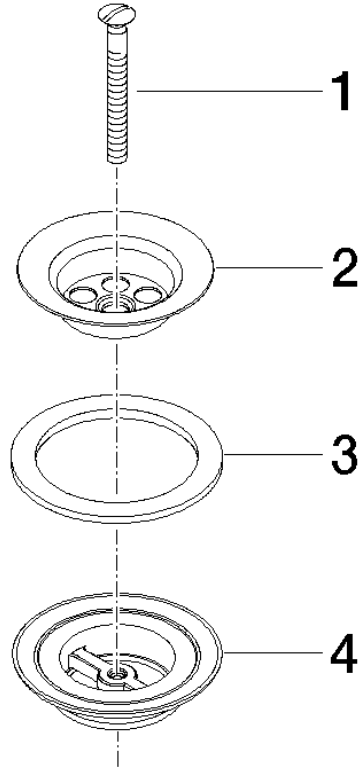

## Grated waste 1 1/4" - Brushed Light Gold

10 100 970 Product version from 10/1/2023

|   |                               |               |
|---|-------------------------------|---------------|
|    | Brushed Light Gold            | 10 100 970-27 |
|    | Chrome                        | 10 100 970-00 |
|    | Brushed Platinum              | 10 100 970-06 |
|    | Platinum                      | 10 100 970-08 |
|    | Durabass (23kt Gold)          | 10 100 970-09 |
|    | Dark Chrome                   | 10 100 970-19 |
|    | Light Gold                    | 10 100 970-26 |
|    | Brushed Durabass (23kt Gold)  | 10 100 970-28 |
|    | Brushed Bronze                | 10 100 970-42 |
|  | Brushed Champagne (22kt Gold) | 10 100 970-46 |
|  | Champagne (22kt Gold)         | 10 100 970-47 |
|  | Brushed Chrome                | 10 100 970-93 |
|  | Brushed Dark Platinum         | 10 100 970-99 |

## Grated waste 1 1/4" - Brushed Light Gold

---

10 100 970 Product version from 10/1/2023

## Grated waste 1 1/4" - Brushed Light Gold

10 100 970 Product version from 10/1/2023

Parts for other finishes can be found here: [Chrome](#)

### Spare parts list

| No. | Item Number     | Name         | Quantity used | Delivery time |
|-----|-----------------|--------------|---------------|---------------|
| 1   | 09 30 30 115-27 | screw        | 1             | 60            |
| 2   | 09 11 01 005-27 | strainer     | 1             | 60            |
| 3   | 09 14 03 005 90 | seal         | 1             | 60            |
| 4   | 09 11 01 007-07 | pop-up waste | 1             | 60            |