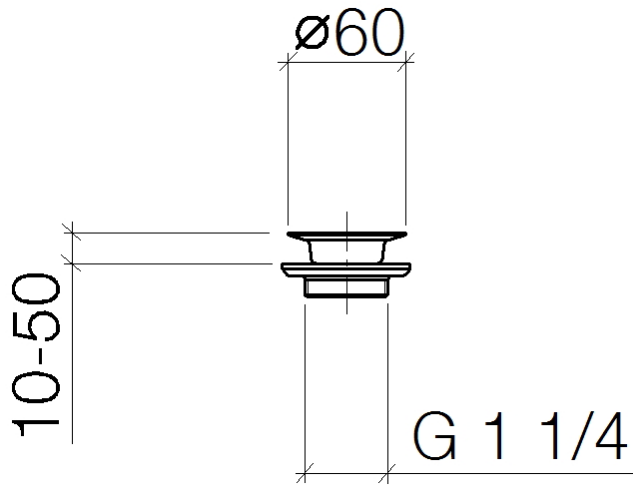

Grated waste 1 1/4" - Brushed Light Gold

---

10 100 970 Product version from 10/1/2023