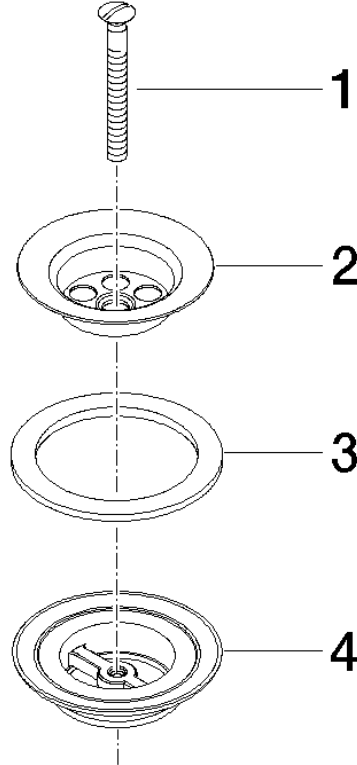

Grated waste 1 1/4" - Brushed Champagne (22kt Gold)

10 100 970 Product version from 10/1/2023

	Brushed Champagne (22kt Gold)	10 100 970-46
	Chrome	10 100 970-00
	Brushed Platinum	10 100 970-06
	Platinum	10 100 970-08
	Durabress (23kt Gold)	10 100 970-09
	Dark Chrome	10 100 970-19
	Light Gold	10 100 970-26
	Brushed Light Gold	10 100 970-27
	Brushed Durabress (23kt Gold)	10 100 970-28
	Brushed Bronze	10 100 970-42
	Champagne (22kt Gold)	10 100 970-47
	Brushed Chrome	10 100 970-93
	Brushed Dark Platinum	10 100 970-99

Grated waste 1 1/4" - Brushed Champagne (22kt Gold)

10 100 970 Product version from 10/1/2023

Grated waste 1 1/4" - Brushed Champagne (22kt Gold)

10 100 970 Product version from 10/1/2023

Grated waste 1 1/4" - Brushed Champagne (22kt Gold)

10 100 970 Product version from 10/1/2023

Parts for other finishes can be found here: [Chrome](#)

Spare parts list

No.	Item Number	Name	Quantity used	Delivery time
1	09 30 30 115-46	screw	1	30
2	09 11 01 005-46	strainer	1	30
3	09 14 03 005 90	seal	1	60
4	09 11 01 007-07	pop-up waste	1	60