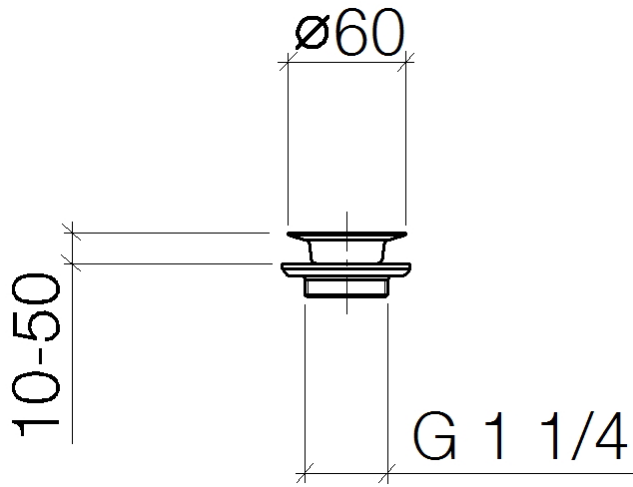

Grated waste 1 1/4" - Brushed Champagne (22kt Gold)

10 100 970 Product version from 10/1/2023

	Brushed Champagne (22kt Gold)	10 100 970-46
	Chrome	10 100 970-00
	Brushed Platinum	10 100 970-06
	Platinum	10 100 970-08
	Durabress (23kt Gold)	10 100 970-09
	Dark Chrome	10 100 970-19
	Light Gold	10 100 970-26
	Brushed Light Gold	10 100 970-27
	Brushed Durabress (23kt Gold)	10 100 970-28
	Brushed Bronze	10 100 970-42
	Champagne (22kt Gold)	10 100 970-47
	Brushed Chrome	10 100 970-93
	Brushed Dark Platinum	10 100 970-99

Grated waste 1 1/4" - Brushed Champagne (22kt Gold)

10 100 970 Product version from 10/1/2023

Grated waste 1 1/4" - Brushed Champagne (22kt Gold)

10 100 970 Product version from 10/1/2023

Grated waste 1 1/4" - Brushed Champagne (22kt Gold)

10 100 970 Product version from 10/1/2023

Parts for other finishes can be found here: [Chrome](#)

Spare parts list

No.	Item Number	Name	Quantity used	Delivery time
1	09 30 30 115-46	screw	1	30
2	09 11 01 005-46	strainer	1	30
3	09 14 03 005 90	seal	1	60
4	09 11 01 007-07	pop-up waste	1	60