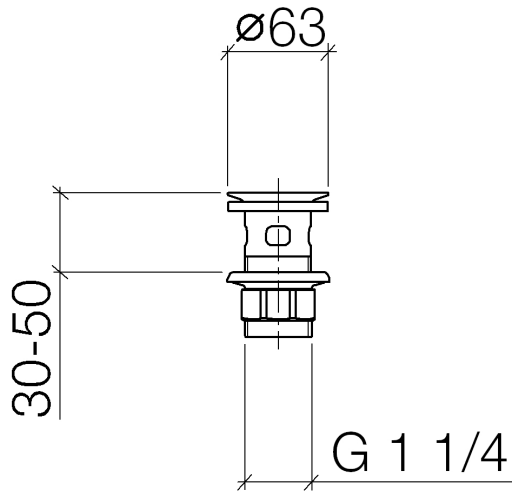

Grated waste 1 1/4" - Chrome

10 105 970 Product version from 10/1/2023

	Chrome	10 105 970-00
	Brushed Platinum	10 105 970-06
	Platinum	10 105 970-08
	Durabross (23kt Gold)	10 105 970-09
	Dark Chrome	10 105 970-19
	Light Gold	10 105 970-26
	Brushed Light Gold	10 105 970-27
	Brushed Durabross (23kt Gold)	10 105 970-28
	Matte Black	10 105 970-33
	Brushed Bronze	10 105 970-42
	Brushed Champagne (22kt Gold)	10 105 970-46
	Champagne (22kt Gold)	10 105 970-47
	Brushed Chrome	10 105 970-93
	Brushed Dark Platinum	10 105 970-99

Grated waste 1 1/4" - Chrome

10 105 970 Product version from 10/1/2023

Only suitable for basins with an overflow.

Grated waste 1 1/4" - Chrome

10 105 970 Product version from 10/1/2023

Grated waste 1 1/4" - Chrome

10 105 970 Product version from 10/1/2023

Parts for other finishes can be found here: [Brushed](#)
[Platinum](#)

Spare parts list

No.	Item Number	Name	Quantity used	Delivery time
1	09 11 01 027-00	cup	1	-
Spare part can no longer be ordered, please order the replacement item				
2	09 14 05 039 90	seal	1	2
3	09 14 03 025 90	seal	1	2
4	09 23 10 020-00	nut	1	60