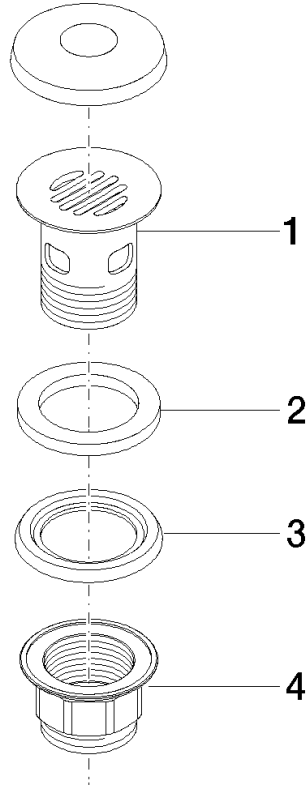

Grated waste 1 1/4" - Chrome

10 105 970 Product version from 10/1/2023

	Chrome	10 105 970-00
	Brushed Platinum	10 105 970-06
	Platinum	10 105 970-08
	Durabross (23kt Gold)	10 105 970-09
	Dark Chrome	10 105 970-19
	Light Gold	10 105 970-26
	Brushed Light Gold	10 105 970-27
	Brushed Durabross (23kt Gold)	10 105 970-28
	Matte Black	10 105 970-33
	Brushed Bronze	10 105 970-42
	Brushed Champagne (22kt Gold)	10 105 970-46
	Champagne (22kt Gold)	10 105 970-47
	Brushed Chrome	10 105 970-93
	Brushed Dark Platinum	10 105 970-99

Grated waste 1 1/4" - Chrome

10 105 970 Product version from 10/1/2023

Only suitable for basins with an overflow.

Grated waste 1 1/4" - Chrome

10 105 970 Product version from 10/1/2023

Grated waste 1 1/4" - Chrome

10 105 970 Product version from 10/1/2023

Parts for other finishes can be found here: [Brushed](#)
[Platinum](#)

Spare parts list

No.	Item Number	Name	Quantity used	Delivery time
1	09 11 01 027-00	cup	1	-
Spare part can no longer be ordered, please order the replacement item				
2	09 14 05 039 90	seal	1	2
3	09 14 03 025 90	seal	1	2
4	09 23 10 020-00	nut	1	60