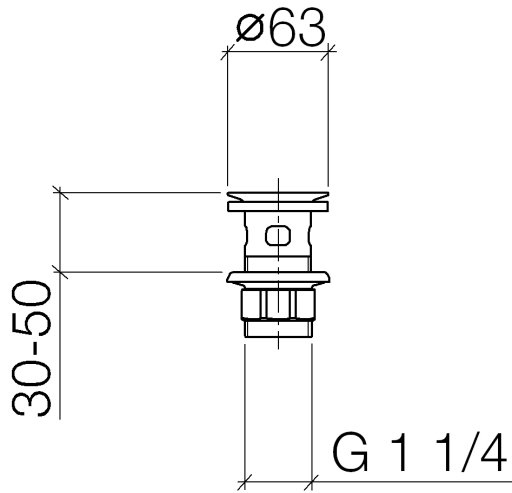

**Grated waste 1 1/4" - Brushed Durabronz (23kt Gold)**

10 105 970 Product version from 10/1/2023

	Brushed Durabronz (23kt Gold)	10 105 970-28
	Chrome	10 105 970-00
	Brushed Platinum	10 105 970-06
	Platinum	10 105 970-08
	Durabronz (23kt Gold)	10 105 970-09
	Dark Chrome	10 105 970-19
	Light Gold	10 105 970-26
	Brushed Light Gold	10 105 970-27
	Matte Black	10 105 970-33
	Brushed Bronze	10 105 970-42
	Brushed Champagne (22kt Gold)	10 105 970-46
	Champagne (22kt Gold)	10 105 970-47
	Brushed Chrome	10 105 970-93
	Brushed Dark Platinum	10 105 970-99

## Grated waste 1 1/4" - Brushed Durabrass (23kt Gold)

---

10 105 970 Product version from 10/1/2023

Only suitable for basins with an overflow.

Grated waste 1 1/4" - Brushed Durabronz (23kt Gold)

---

10 105 970 Product version from 10/1/2023

**Grated waste 1 1/4" - Brushed Durabross (23kt Gold)**

10 105 970 Product version from 10/1/2023

Parts for other finishes can be found here: [Chrome](#)

**Spare parts list**

No.	Item Number	Name	Quantity used	Delivery time
1	09 11 01 027-28	cup	1	20
2	09 14 05 039 90	seal	1	2
3	09 14 03 025 90	seal	1	2
4	09 23 10 020-28	nut	1	20