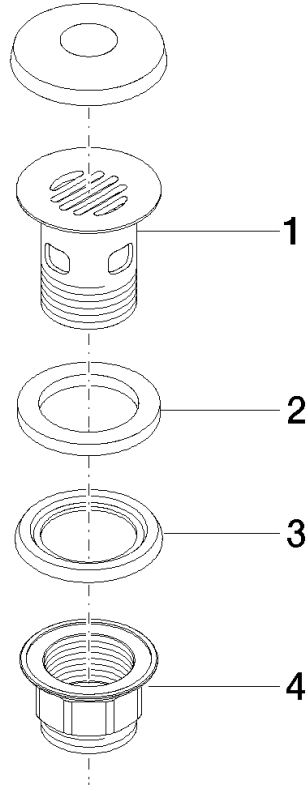

**Grated waste 1 1/4" - Brushed Durabronz (23kt Gold)**

10 105 970 Product version from 10/1/2023

	Brushed Durabronz (23kt Gold)	10 105 970-28
	Chrome	10 105 970-00
	Brushed Platinum	10 105 970-06
	Platinum	10 105 970-08
	Durabronz (23kt Gold)	10 105 970-09
	Dark Chrome	10 105 970-19
	Light Gold	10 105 970-26
	Brushed Light Gold	10 105 970-27
	Matte Black	10 105 970-33
	Brushed Bronze	10 105 970-42
	Brushed Champagne (22kt Gold)	10 105 970-46
	Champagne (22kt Gold)	10 105 970-47
	Brushed Chrome	10 105 970-93
	Brushed Dark Platinum	10 105 970-99

## Grated waste 1 1/4" - Brushed Durabrass (23kt Gold)

---

10 105 970 Product version from 10/1/2023

Only suitable for basins with an overflow.

Grated waste 1 1/4" - Brushed Durabronz (23kt Gold)

---

10 105 970 Product version from 10/1/2023

**Grated waste 1 1/4" - Brushed Durabross (23kt Gold)**

10 105 970 Product version from 10/1/2023

Parts for other finishes can be found here: [Chrome](#)

**Spare parts list**

No.	Item Number	Name	Quantity used	Delivery time
1	09 11 01 027-28	cup	1	20
2	09 14 05 039 90	seal	1	2
3	09 14 03 025 90	seal	1	2
4	09 23 10 020-28	nut	1	20