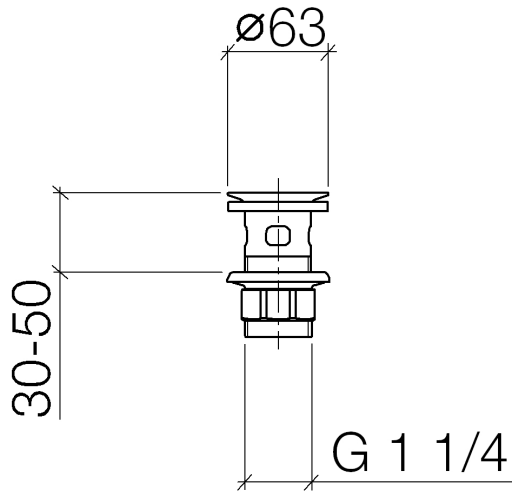

Grated waste 1 1/4" - Brushed Champagne (22kt Gold)

10 105 970 Product version from 10/1/2023

	Brushed Champagne (22kt Gold)	10 105 970-46
	Chrome	10 105 970-00
	Brushed Platinum	10 105 970-06
	Platinum	10 105 970-08
	Durabass (23kt Gold)	10 105 970-09
	Dark Chrome	10 105 970-19
	Light Gold	10 105 970-26
	Brushed Light Gold	10 105 970-27
	Brushed Durabass (23kt Gold)	10 105 970-28
	Matte Black	10 105 970-33
	Brushed Bronze	10 105 970-42
	Champagne (22kt Gold)	10 105 970-47
	Brushed Chrome	10 105 970-93
	Brushed Dark Platinum	10 105 970-99

Grated waste 1 1/4" - Brushed Champagne (22kt Gold)

10 105 970 Product version from 10/1/2023

Only suitable for basins with an overflow.

Grated waste 1 1/4" - Brushed Champagne (22kt Gold)

10 105 970 Product version from 10/1/2023

Grated waste 1 1/4" - Brushed Champagne (22kt Gold)

10 105 970 Product version from 10/1/2023

Parts for other finishes can be found here: [Chrome](#)

Spare parts list

No.	Item Number	Name	Quantity used	Delivery time
1	09 11 01 027-46	cup	1	30
2	09 14 05 039 90	seal	1	2
3	09 14 03 025 90	seal	1	2
4	09 23 10 020-46	nut	1	30