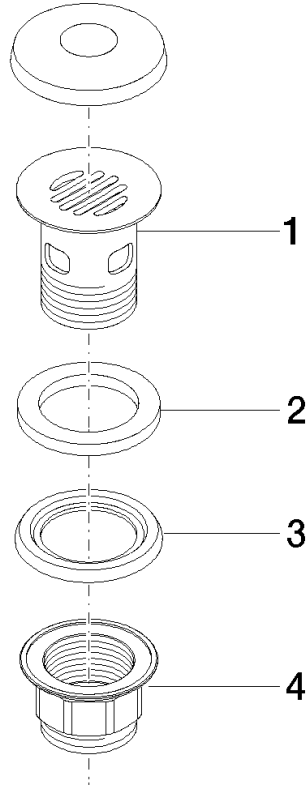

Grated waste 1 1/4" - Brushed Champagne (22kt Gold)

10 105 970 Product version from 10/1/2023

	Brushed Champagne (22kt Gold)	10 105 970-46
	Chrome	10 105 970-00
	Brushed Platinum	10 105 970-06
	Platinum	10 105 970-08
	Durabass (23kt Gold)	10 105 970-09
	Dark Chrome	10 105 970-19
	Light Gold	10 105 970-26
	Brushed Light Gold	10 105 970-27
	Brushed Durabass (23kt Gold)	10 105 970-28
	Matte Black	10 105 970-33
	Brushed Bronze	10 105 970-42
	Champagne (22kt Gold)	10 105 970-47
	Brushed Chrome	10 105 970-93
	Brushed Dark Platinum	10 105 970-99

Grated waste 1 1/4" - Brushed Champagne (22kt Gold)

10 105 970 Product version from 10/1/2023

Only suitable for basins with an overflow.

Grated waste 1 1/4" - Brushed Champagne (22kt Gold)

10 105 970 Product version from 10/1/2023

Grated waste 1 1/4" - Brushed Champagne (22kt Gold)

10 105 970 Product version from 10/1/2023

Parts for other finishes can be found here: [Chrome](#)

Spare parts list

No.	Item Number	Name	Quantity used	Delivery time
1	09 11 01 027-46	cup	1	30
2	09 14 05 039 90	seal	1	2
3	09 14 03 025 90	seal	1	2
4	09 23 10 020-46	nut	1	30